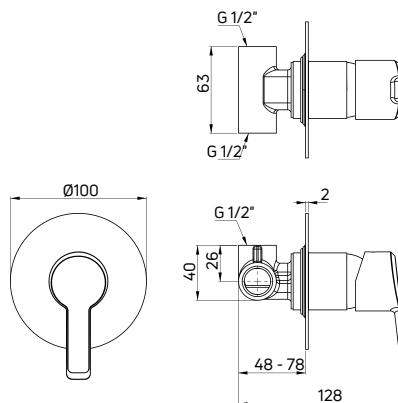

- Mosiężna rozeta

- Brass rosette

KOD / CODE	EAN	WYKOŃCZENIE / FINISH
BXY NEBT	5908212079478	● nero

ARNIKA

- Głowica ceramiczna 35 mm
- Klasa przepływu S - 15-19,8 l/min
- Grupa akustyczna I - do 20 dB
- Mosiężna rozeta

- 35 mm ceramic cartridge
- Flow class S - 15-19,8 l/min
- Acoustic group I - up to 20 dB
- Brass rosette

KOD / CODE	EAN	WYKOŃCZENIE / FINISH
BQA N44L	5908212075258	● nero

ARNIKA

- Głowica ceramiczna 35 mm
- Klasa przepływu S - 15-19,8 l/min
- Grupa akustyczna I - do 20 dB
- Mosiężna rozeta

- 35 mm ceramic cartridge
- Flow class S - 15-19,8 l/min
- Acoustic group I - up to 20 dB
- Brass rosette

KOD / CODE	EAN	WYKOŃCZENIE / FINISH
BQA N44P	5908212074282	● nero