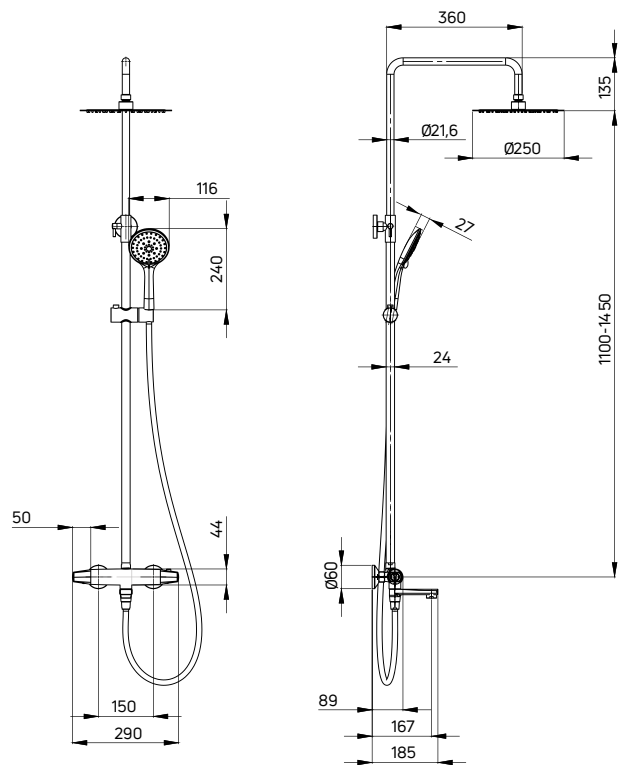

JASMIN

Deszczownia z baterią wannową termostaticzną z ruchomą wylewką

- Drążek o regulowanej wysokości 1100-1450 mm
- Stalowa głowica natryskowa
- 3-funkcyjna słuchawka natryskowa
- Wąż natryskowy Platinum 150 cm
- Blokada temperatury 38°
- Regulacja wysokości i kąta nachylenia słuchawki
- Ruchoma wylewka o zasięgu 120 mm
- Wylewka wannowa pełniąca funkcję przełącznika natrysku

Shower column with thermostatic bath tap with swivel spout

- Sliding bar with adjustable height 1100-1450 mm
- Steel overhead shower
- 3-function hand shower
- Platinum shower hose 150 cm
- Temperature lock at 38°
- Adjustable height and slope angle of the hand shower
- Movable spout with a range of 120 mm
- Bath spout that functions as a shower switch

KOD / CODE	EAN	WYKOŃCZENIE / FINISH
NAC 01GT	5908212095119	chrom / chrome

ALPINIA

Deszczownia z baterią wannową z ruchomą wylewką

- Drążek o regulowanej wysokości 1280-1635 mm
- Stalowa głowica natryskowa
- 3-funkcyjna słuchawka natryskowa
- Wąż natryskowy Platinum 150 cm
- Ceramiczna głowica baterii 35 mm
- Zmiana funkcji za pomocą przycisku w słuchawce
- Regulacja wysokości i kąta nachylenia słuchawki
- Ruchoma wylewka o zasięgu 110 mm
- Wylewka wannowa pełniąca funkcję przełącznika natrysku

Shower column with mixer bath tap with swivel spout

- Sliding bar with adjustable height 1280-1635 mm
- Steel overhead shower
- 3-function hand shower
- Platinum shower hose 150 cm
- 35 mm ceramic cartridge
- Change of stream type by pressing the button on the hand shower
- Adjustable height and slope angle of the hand shower
- Movable spout with a range of 110 mm
- Bath spout that functions as a shower switch

KOD / CODE	EAN	WYKOŃCZENIE / FINISH
NAC 01AM	5908212058923	chrom / chrome