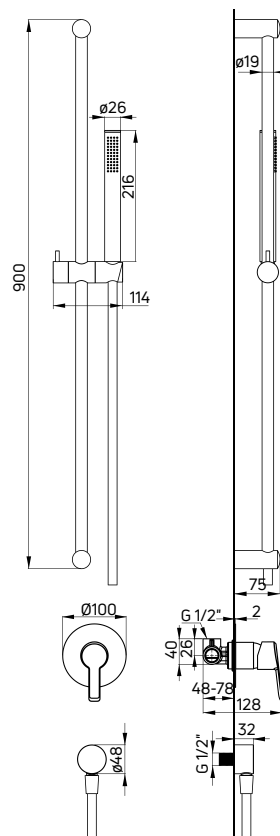

KOD / CODE	EAN	WYKOŃCZENIE / FINISH
NAC N9FP	5908212085639	● nero