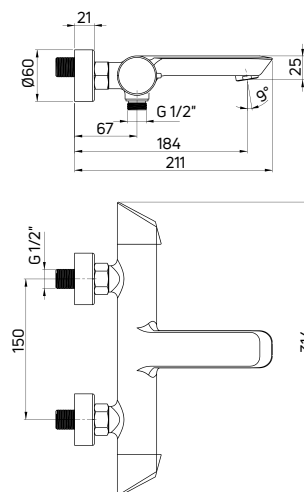

ARNIKA

Bateria bidetowa podtynkowa jednoręczna ze słuchawką typu bidetta

- Głowica ceramiczna 35 mm
- Klasa przepływu Z - 4-9 l/min
- Grupa akustyczna II - do 30 dB
- Bateria wyposażona w zawory zwrotne
- Wąż natryskowy 150 cm
- Słuchawka typu bidetta z włącznikiem start-stop i funkcją COOL OUT (nie nagrzewa się podczas użytkowania)

Bidet tap concealed, single-handle with bidetta-type hand shower

- 35 mm ceramic cartridge
- Flow class Z - 4-9 l/min
- Acoustic group II - up to 30 dB
- Backflow valves included
- 150 cm shower hose
- Bidetta-type hand shower with start-stop switch and COOL OUT function (does not heat up during use)

KOD / CODE	EAN	WYKOŃCZENIE / FINISH
BQA D34M	5908212098097	titanium

ARNIKA

Bateria wannowa ścienna dwuręczna

- Głowica ceramiczna 35 mm
- Klasa przepływu S - 15-19,8 l/min
- Grupa akustyczna I - do 20 dB
- Bateria wyposażona w zawory zwrotne
- Silikonowy aerator

Bath tap wall-mounted, two-handle

- 35 mm ceramic cartridge
- Flow class S - 15-19,8 l/min
- Acoustic group I - up to 20 dB
- Backflow valves included
- Silicone aerator

KOD / CODE	EAN	WYKOŃCZENIE / FINISH
BQA D10M	5908212092040	titanium

ARNIKA

Bateria natryskowa ścienna dwuręczna

- Głowica ceramiczna 35 mm
- Klasa przepływu S - 15-19,8 l/min
- Grupa akustyczna I - do 20 dB
- Bateria wyposażona w zawory zwrotne

Shower tap wall-mounted, two-handle

- 35 mm ceramic cartridge
- Flow class S - 15-19,8 l/min
- Acoustic group I - up to 20 dB
- Backflow valves included

KOD / CODE	EAN	WYKOŃCZENIE / FINISH
BQA D40M	5908212092088	titanium