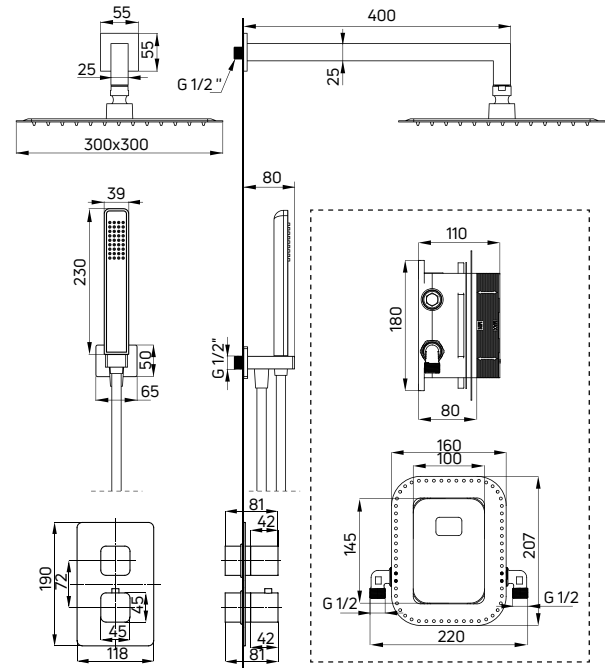

KOD / CODE	EAN	WYKOŃCZENIE / FINISH
BXYOECT	5908212085950	chrom / chrome