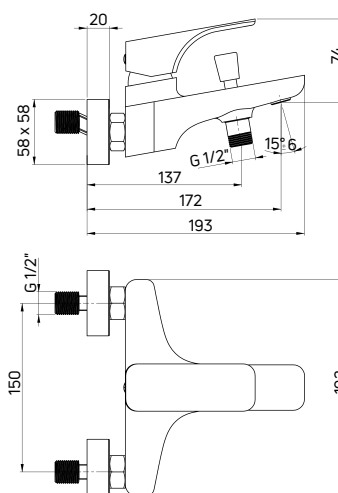

Bath tap wall-mounted, single-handle

- 35 mm ceramic cartridge
- Movable aerator
- Flow class S - 15-19,8 l/min
- Acoustic group I - up to 20 dB
- Shower diverter: pressure with lock

| KOD / CODE | EAN | WYKOŃCZENIE / FINISH |
|------------|---------------|----------------------|
| BQH A10M | 5908212084953 | ○ bianco |