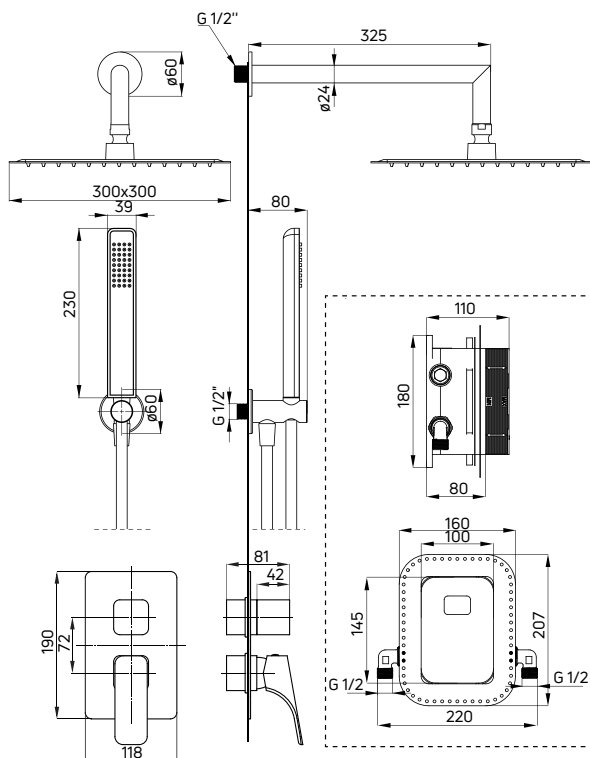

HIACYNT

ZAWIERA
BOX
PODTYNKOWY
/ CONCEALED
BOX
INCLUDED

Komplet natryskowy z BOXem mieszczącym

- BOX podtynkowy mieszczący z przełącznikiem natrysku (BXY X44M)
- Element natryskowy do BOXa mieszczącego (BXY NQHM)
- Wylewka ścienna natryskowa (NAC N47K)
- Stalowa głowica natryskowa (NAC 209K)
- 1-funkcyjna słuchawka natryskowa (XDCH2SLZ1)
- Wąż natryskowy, 150 cm (XNCH0PLD1)
- Przytącze z uchwytem na słuchawkę (NAC N51K)

Shower set concealed with a mixing BOX

- Concealed mixing BOX with shower switch (BXY X44M)
- Mixing BOX component (BXY NQHM)
- Wall-mounted shower arm (NAC N47K)
- Steel overhead shower (NAC 209K)
- 1-function hand shower (XDCH2SLZ1)
- Shower hose, 150 cm (XNCH0PLD1)
- Connection with hand shower holder (NAC N51K)

KOD / CODE	EAN	WYKOŃCZENIE / FINISH
BXYZNGHM	5908212084878	● nero

Komplet natryskowy z BOXem termostatycznym

- BOX podtynkowy termostatyczny z przełącznikiem natrysku (BXY X44T)
- Element natryskowy do BOXa termostatycznego (BXY NECT)
- Wylewka ścienna natryskowa (NAC N46K)
- Stalowa głowica natryskowa (NAC 209K)
- 1-funkcyjna słuchawka natryskowa (XDCH2SLZ1)
- Wąż natryskowy, 150 cm (XNCH0PLD1)
- Przytącze z uchwytem na słuchawkę (NAC N53K)

Shower set concealed with a thermostatic BOX

- Concealed thermostatic BOX with shower switch (BXY X44T)
- Thermostatic BOX component (BXY NECT)
- Wall-mounted shower arm (NAC N46K)
- Steel overhead shower (NAC 209K)
- 1-function hand shower (XDCH2SLZ1)
- Shower hose, 150 cm (XNCH0PLD1)
- Connection with hand shower holder (NAC N53K)

KOD / CODE	EAN	WYKOŃCZENIE / FINISH
BXYZNECT	5908212080771	● nero