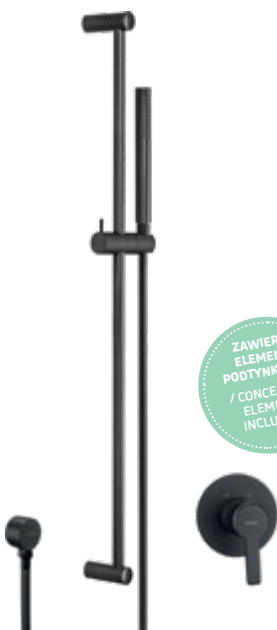

ARNIKA

ZAWIERA
ELEMENT
PODTYNKOWY
/ CONCEALED
ELEMENT
INCLUDED

Komplet natryskowy podtynkowy

- Bateria mieszaczowa bez przetłącznika natrysku (BQA N44L)
- 1-funkcyjny zestaw natryskowy (NCC B51K)
- Przyłącze do węża (NAC N54K)

Shower set concealed

- Mixing shower tap without shower switch (BQA N44L)
- 3-function shower set (NCC B51K)
- Hose connector (NAC N54K)