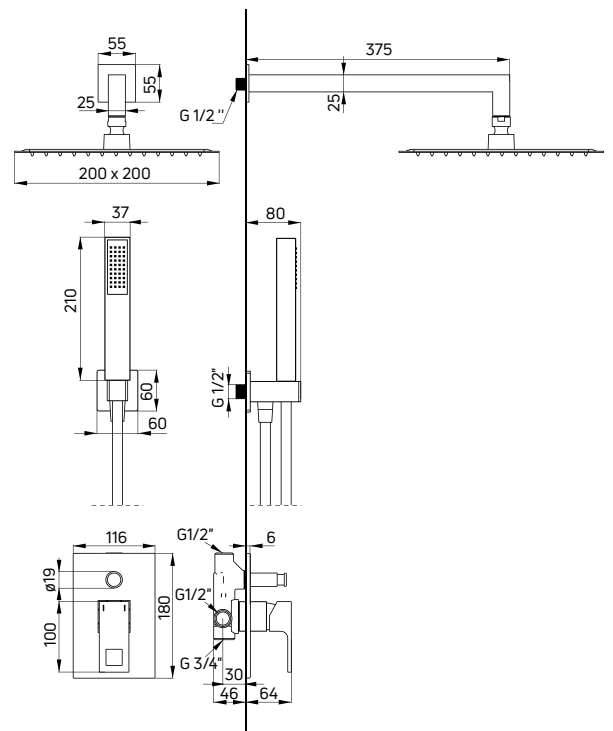

ZAWIERA
BOX
PODTYNKOWY
/ CONCEALED
BOX
INCLUDED

KOD / CODE	EAN	WYKOŃCZENIE / FINISH
BXYZ0EAT	5908212084885	chrom / chrome

Komplet natryskowy z BOXem termostatycznym

- BOX podtynkowy termostatyczny z przełącznikiem natrysku (BXY X44T)
- Element natynkowy do BOXa termostatycznego (BXY 0EAT)
- Wylewka ścienna natryskowa (NAC 046K)
- Stalowa głowica natryskowa (NAC 009K)
- 1-funkcyjna słuchawka natryskowa (NOQ 051S)
- Wąż natryskowy, 150 cm (NDA P51W)
- Przyłącze z uchwytem na słuchawkę (NAC 053K)

Shower set concealed with a thermostatic BOX

- Concealed thermostatic BOX with shower switch (BXY X44T)
- Thermostatic BOX component (BXY 0EAT)
- Wall-mounted shower arm (NAC 046K)
- Steel overhead shower (NAC 009K)
- 1-function hand shower (NOQ 051S)
- Shower hose, 150 cm (NDA P51W)
- Connection with hand shower holder (NAC 053K)

ANEMON BIS

ZAWIERA
ELEMENT
PODTYNKOWY
/ CONCEALED
ELEMENT
INCLUDED

KOD / CODE	EAN	WYKOŃCZENIE / FINISH
NAC 09AP	5908212035238	chrom / chrome

Komplet natryskowy podtynkowy

- Bateria mieszaczowa z przełącznikiem funkcji (BCZ 044P)
- Wylewka ścienna natryskowa (NAC 046K)
- Stalowa głowica natryskowa (NAC 005K)
- 1-funkcyjna słuchawka natryskowa (NOQ 051S)
- Wąż natryskowy stalowy rozciągliwy 150 cm (NDA 151W)
- Przyłącze z uchwytem na słuchawkę (NAC 052K)

Shower set concealed

- Mixer tap with shower switch (BCZ 044P)
- Wall-mounted shower arm (NAC 046K)
- Steel overhead shower (NAC 005K)
- 1-function hand shower (NOQ 051S)
- Stainless steel extensible shower hose, 150 cm (NDA 151W)
- Connection with hand shower holder (NAC 052K)