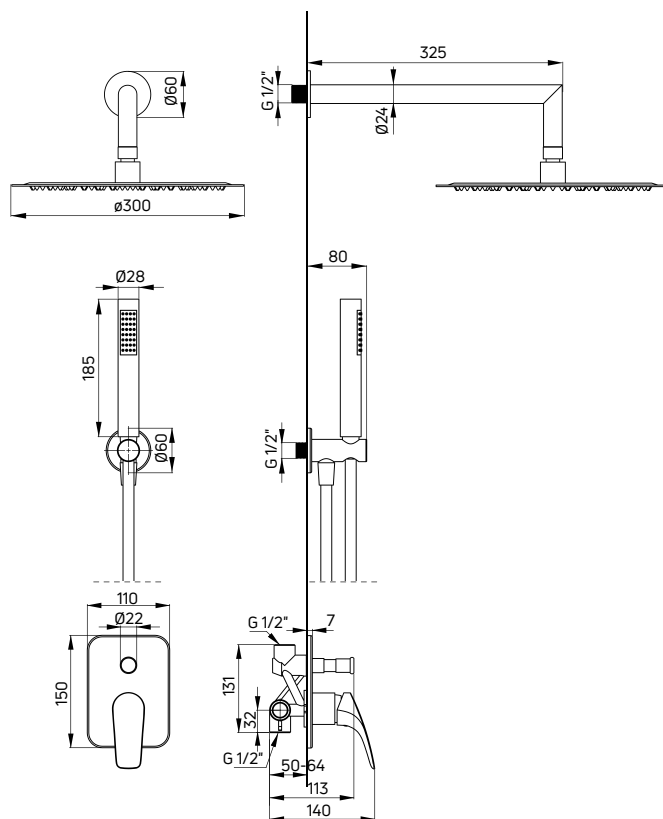

Shower set concealed

- Mixer tap with shower switch (BCY 044P)
- Wall-mounted shower arm (NAC 047K)
- Steel overhead shower (NAC 003K)
- 3-function hand shower (NOR 051S)
- Shower hose, 150 cm (NDA 151W)
- Connection with hand shower holder (NAC 051K)