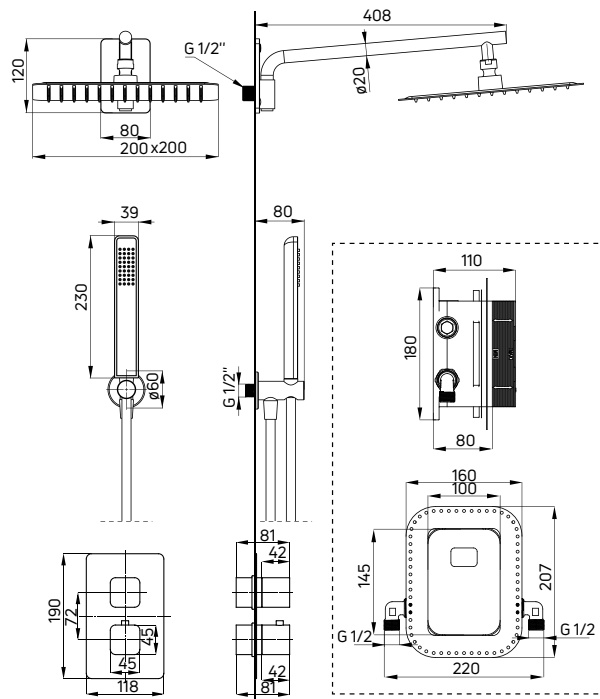

HIACYNT

Komplet natryskowy z BOXem mieszczącym

- BOX podtynkowy mieszczący z przełącznikiem natrysku (BXY X44M)
- Element natynkowy do BOXa mieszczącego (BXY AQHM)
- Wylewka ścienna natryskowa (NAC A40K)
- Stalowa głowica natryskowa (NAC 605K)
- 1-funkcyjna słuchawka natryskowa (NQH A51S)
- Wąż natryskowy, 150 cm (NDA A51W)
- Przyłącze z uchwytem na słuchawkę (NAC A51K)

Shower set concealed with a mixing BOX

- Concealed mixing BOX with shower switch (BXY X44M)
- Mixing BOX component (BXY AQHM)
- Wall-mounted shower arm (NAC A40K)
- Steel overhead shower (NAC 605K)
- 1-function hand shower (NQH A51S)
- Shower hose, 150 cm (NDA P51W)
- Connection with hand shower holder (NAC A51K)

ZAWIERA BOX PODTYNKOWY / CONCEALED BOX INCLUDED

KOD / CODE	EAN	WYKOŃCZENIE / FINISH
BXYZAQHM	5908212097137	○ bianco

Komplet natryskowy z BOXem termostaticznym

- BOX podtynkowy termostaticzny z przełącznikiem natrysku (BXY X44T)
- Element natynkowy do BOXa termostaticznego (BXY AECT)
- Wylewka ścienna natryskowa (NAC A40K)
- Stalowa głowica natryskowa (NAC 605K)
- 1-funkcyjna słuchawka natryskowa (NQH A51S)
- Wąż natryskowy, 150 cm (NDA A51W)
- Przyłącze z uchwytem na słuchawkę (NAC A51K)

Shower set concealed with a thermostatic BOX

- Concealed thermostatic BOX with shower switch (BXY X44T)
- Thermostatic BOX component (BXY AECT)
- Wall-mounted shower arm (NAC A40K)
- Steel overhead shower (NAC 605K)
- 1-function hand shower (NQH A51S)
- Shower hose, 150 cm (NDA A51W)
- Connection with hand shower holder (NAC A51K)

ZAWIERA BOX PODTYNKOWY / CONCEALED BOX INCLUDED

KOD / CODE	EAN	WYKOŃCZENIE / FINISH
BXYZAECT	5908212097144	○ bianco