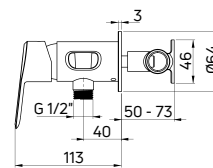

KOD / CODE	EAN	WYKOŃCZENIE / FINISH
BQA N34M	5908212095669	● nero