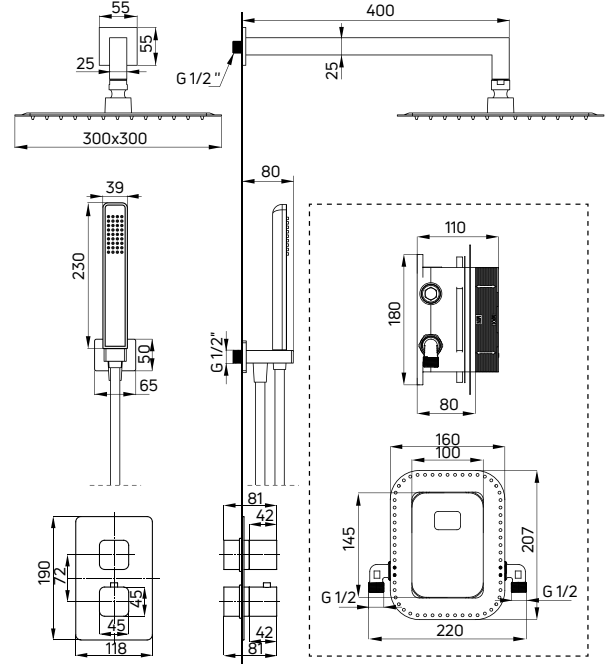

Komplet natryskowy z BOXem termostatycznym

- BOX podtynkowy termostatyczny z przełącznikiem natrysku (BXY X44T)
- Element natynkowy do BOXa termostatycznego (BXY OECT)
- Wylewka ścienna natryskowa (NAC 049K)
- Stalowa głowica natryskowa (NAC 009K)
- 1-funkcyjna słuchawka natryskowa (NQH 051S)
- Wąż natryskowy, 150 cm (NDA P51W)
- Przytącze z uchwytem na słuchawkę (NAC 053K)

ZAWIERA BOX PODTYNKOWY / CONCEALED BOX INCLUDED

KOD / CODE	EAN	WYKOŃCZENIE / FINISH
BXYZOECT	5908212085950	chrom / chrome

AZALIA

Komplet natryskowy podtynkowy

- Bateria mieszaczowa z przełącznikiem natrysku (BDA 044P)
- Wylewka ścienna natryskowa (NAC 046K)
- Stalowa głowica natryskowa (NAC 009K)
- 1-funkcyjna słuchawka natryskowa (NOQ 051S)
- Wąż natryskowy, 150 cm (NDA 351W)
- Przytącze z uchwytem na słuchawkę (NAC 052K)

ZAWIERA ELEMENT PODTYNKOWY / CONCEALED ELEMENT INCLUDED

KOD / CODE	EAN	WYKOŃCZENIE / FINISH
NAC 09ZP	5908212057063	chrom / chrome