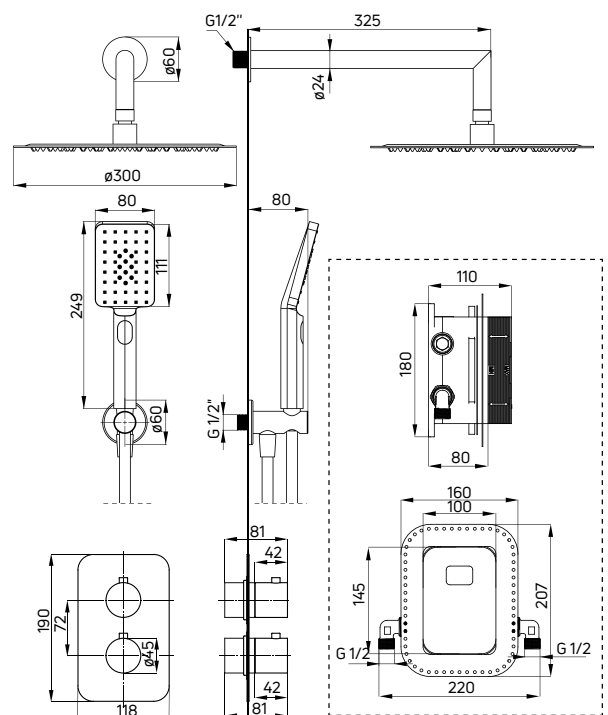

KOD / CODE	EAN	WYKOŃCZENIE / FINISH
BXYZNEBT	5908212084915	● nero