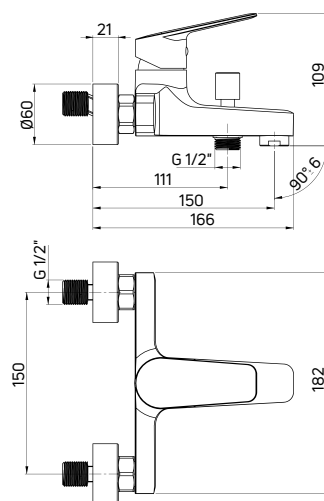

KOD / CODE	EAN	WYKOŃCZENIE / FINISH
BGJ 010M	5908212061084	chrom / chrome