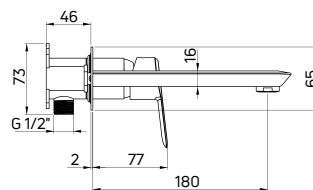

KOD / CODE	EAN	WYKOŃCZENIE / FINISH
BQA 054L	5908212075524	chrom / chrome