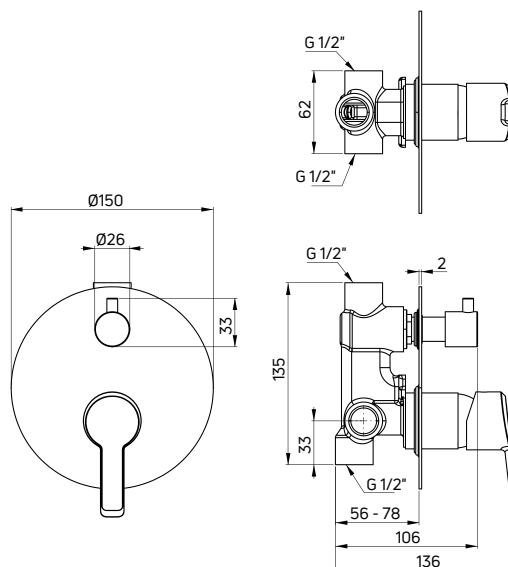

KOD / CODE	EAN	WYKOŃCZENIE / FINISH
BQA N44P	5908212074282	● nero