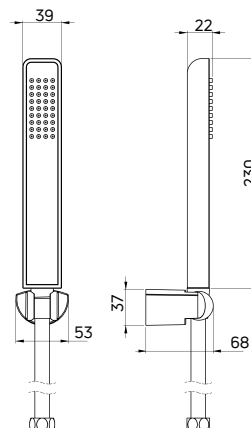

Shower set with fixed bracket

- 1-function hand shower
- Steel shower hose 175 cm
- Adjustable slope angle of the hand shower
- Flow class A - 12-15 l/min

| KOD / CODE | EAN | WYKOŃCZENIE / FINISH |
|------------|---------------|----------------------|
| NQH 041K | 5908212037089 | chrom / chrome |