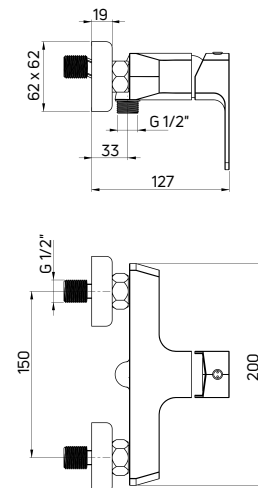

Shower tap
 wall-mounted, single-handle

- 35 mm ceramic cartridge
- Flow class B - 19,8-25,2 l/min
- Acoustic group I - up to 20 dB

| KOD / CODE | EAN | WYKOŃCZENIE / FINISH |
|------------|---------------|----------------------|
| BGM 040M | 5908212055557 | chrom / chrome |