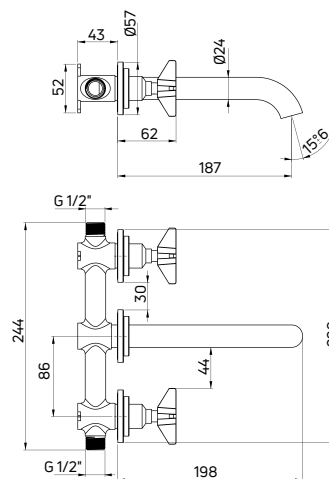

TEMISTO

Bateria umywalkowa
stojąca jednouchwytywa wysoka

- Głowica ceramiczna 25 mm
- Korek click-clack okrągły bez przelewu
- Ruchomy aerator
- Obrotowa wylewka
- Klasa przepływu Z - 4-9 l/min
- Grupa akustyczna I - do 20 dB
- Wężyki 45 cm

Washbasin tap
deck-mounted, single-handle, tall

- 25 mm ceramic cartridge
- Click-clack plug, round without overflow
- Movable aerator
- Swivel spout
- Flow class Z - 4-9 l/min
- Acoustic group I - up to 20 dB
- 45 cm supply hoses

KOD / CODE	EAN	WYKOŃCZENIE / FINISH
BQT N21K	5907650874782	● nero

TEMISTO

Bateria umywalkowa
podtynkowa dwuuchwytywa

- Głowica ceramiczna 90°
- Ruchomy aerator
- Klasa przepływu A - 9-15 l/min
- Grupa akustyczna I - do 20 dB

Washbasin tap
concealed, two-handle

- 90° ceramic cartridge
- Movable aerator
- Flow class A - 9-15 l/min
- Acoustic group I - up to 20 dB

KOD / CODE	EAN	WYKOŃCZENIE / FINISH
BQT N54D	5907650874850	● nero

parawan nawannowy LEVITA (KQL N72P), bateria wannowa 4-otworowa z kompletem natryskowym TEMISTO (BQT N14D), półka ścienna MOKKO (ADM N511)

lift-up bath screen LEVITA (KQL N72P), 4-hole bath tap TEMISTO (BQT N14D), wall-mounted shelf MOKKO (ADM N511)