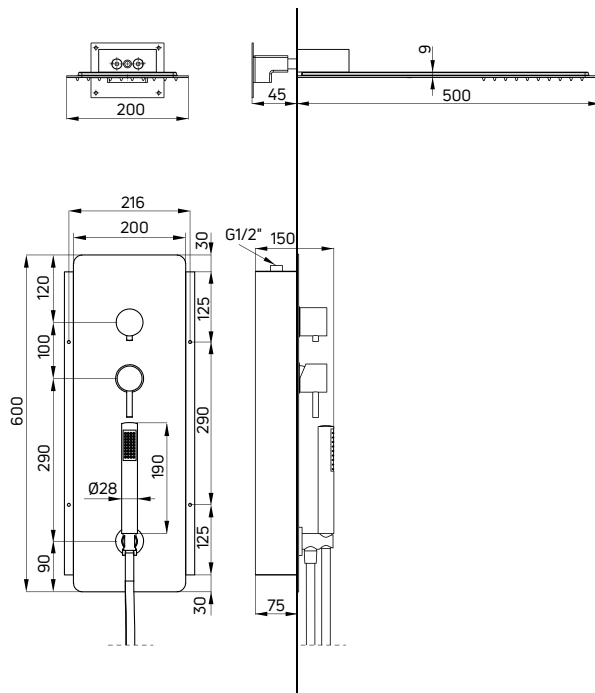

Shower set concealed

- Mixer tap (NAC 09CM)
- 2-function, steel overhead shower SLIM (NAC 096K)
- 4-way shower switch with water flow adjustment
- 1-function hand shower
- 150 cm steel, extensible shower hose
- Mechanical shower diverter