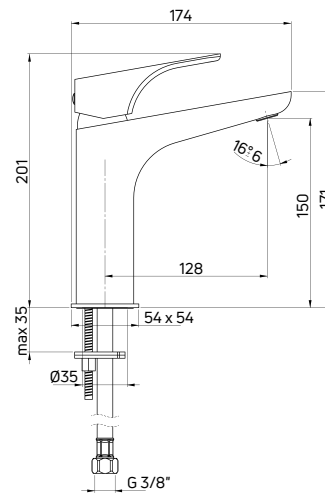

HIACYNT

ECO CLICK

Bateria umywalkowa stojąca jednouchwytowa

- Głowica ceramiczna 35 mm
- Korek click-clack okrągły z przelewem
- Ruchomy aerator
- Klasa przepływu Z - 4-9 l/min
- Grupa akustyczna I - do 20 dB
- Wężyki 45 cm

Washbasin tap deck-mounted, single-handle

- 35 mm ceramic cartridge
- Click-clack plug, round with overflow
- Movable aerator
- Flow class Z - 4-9 l/min
- Acoustic group I - up to 20 dB
- 45 cm supply hoses

KOD / CODE	EAN	WYKOŃCZENIE / FINISH
BQH 021M	5908212031018	chrom / chrome

HIACYNT

ECO CLICK

Bateria umywalkowa stojąca jednouchwytowa podwyższona

- Głowica ceramiczna 35 mm
- Korek click-clack okrągły z przelewem
- Ruchomy aerator
- Klasa przepływu Z - 4-9 l/min
- Grupa akustyczna I - do 20 dB
- Wężyki 45 cm

Washbasin tap deck-mounted, single-handle, medium-height

- 35 mm ceramic cartridge
- Click-clack plug, round with overflow
- Movable aerator
- Flow class Z - 4-9 l/min
- Acoustic group I - up to 20 dB
- 45 cm supply hoses

KOD / CODE	EAN	WYKOŃCZENIE / FINISH
BQH 021K	5908212032732	chrom / chrome

HIACYNT

Bateria umywalkowa podtynkowa jednouchwytowa

- Głowica ceramiczna 35 mm
- Ruchomy aerator
- Klasa przepływu Z - 4-9 l/min
- Grupa akustyczna I - do 20 dB
- Mosiężna rozeta

Washbasin tap concealed, single-handle

- 35 mm ceramic cartridge
- Movable aerator
- Flow class Z - 4-9 l/min
- Acoustic group I - up to 20 dB
- Brass rosette

KOD / CODE	EAN	WYKOŃCZENIE / FINISH
BQH 054L	5908212075708	chrom / chrome