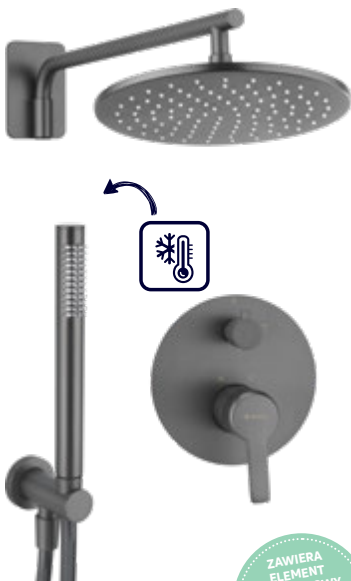

ARNIKA

Deszczownia z baterią natryskową

- Dżwonek mosiężny o regulowanej wysokości 825-1210 mm
- Mosiężna głowica natryskowa
- Słuchawka mosiężna 1-funkcyjna z funkcją COOL OUT (nie nagrzewa się podczas użytkowania)
- Wąż natryskowy 150 cm
- Ceramiczna głowica baterii 35 mm
- Regulacja wysokości i kąta nachylenia słuchawki
- Asymetryczne ustawienie dżwonek względem baterii
- Wygodne pokrętła zamiast standardowej dźwigni
- Projektant: Małgorzata Petelicka

Shower column with mixer tap

- Brass sliding bar with adjustable height 825-1210 mm
- Brass overhead shower
- 1-function brass hand shower with COOL OUT function (does not heat up during use)
- Shower hose 150 cm
- Ceramic cartridge 35 mm
- Adjustable height and slope angle of the hand shower
- Asymmetrical position of the shower bar in relation to the mixer
- Convenient knobs instead of a standard handle
- Designer: Małgorzata Petelicka

KOD / CODE	EAN	WYKOŃCZENIE / FINISH
NAC D1QK	5908212097755	titanium

ARNIKA

Komplet natryskowy podtynkowy

- Bateria mieszczkowa z przełącznikiem natrysku (BQA D44P)
- Wylewka ścienna natryskowa (NAC D40K)
- Mosiężna głowica natryskowa (NAC D00K)
- 1-funkcyjna mosiężna słuchawka natryskowa (NOR D51S) z funkcją COOL OUT (nie nagrzewa się podczas użytkowania)
- Wąż natryskowy, 150 cm (NDA D51W)
- Przyłącze z uchwytem na słuchawkę (NAC D51K)

Shower set concealed

- Mixer tap with shower switch (BQA D44P)
- Wall-mounted shower arm (NAC D40K)
- Brass overhead shower (NAC D00K)
- 1-function brass hand shower (NOR D51S) with COOL OUT function (does not heat up during use)
- Shower hose, 150 cm (NDA D51W)
- Connection with hand shower holder (NAC D51K)

KOD / CODE	EAN	WYKOŃCZENIE / FINISH
NAC D9QP	5908212096604	titanium