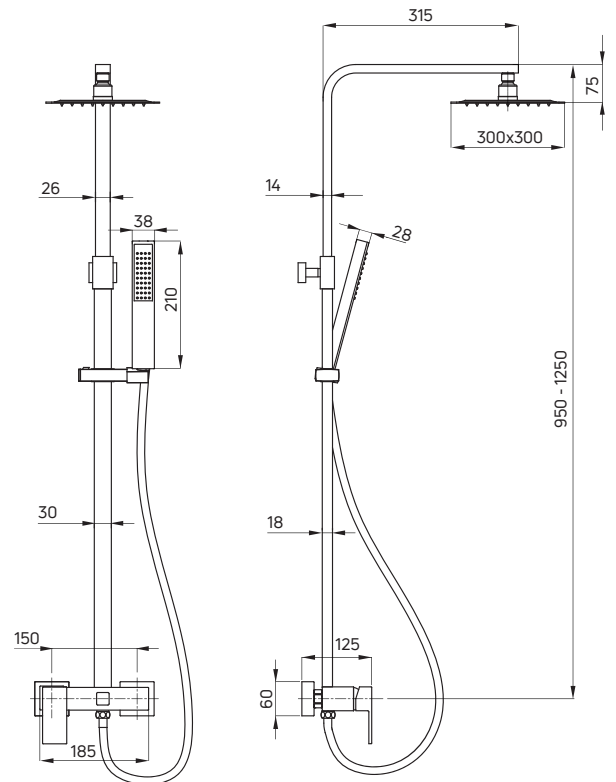

AZALIA

Deszczownia z baterią natryskową

- Drążek o regulowanej wysokości 950-1250 mm
- Stalowa głowica natryskowa
- 1-funkcyjna słuchawka natryskowa
- Wąż natryskowy Platinum 150 cm
- Ceramiczna głowica baterii 35 mm
- Regulacja wysokości i kąta nachylenia słuchawki

Shower column with mixer tap

- Sliding bar with adjustable height 950-1250 mm
- Steel overhead shower
- 1-function hand shower
- Platinum shower hose 150 cm
- 35 mm ceramic cartridge
- Adjustable height and slope angle of the hand shower

KOD / CODE	EAN	WYKOŃCZENIE / FINISH
NAC 01ZM	5908212066805	chrom / chrome

bateria umywalkowa podtynkowa AZALIA (BDA 054L), komplet natryskowy podtynkowy z BOXem mieszczącym AZALIA (BXY0DAM), umywalka nablutowa TESS (CDS 6U6S), kabina walk-in ABELIA (KTA N39P), półka wieszana na kabinę MOKKO (ADM A53K)

concealed washbasin tap AZALIA (BDA 054L), concealed shower set with a mixing BOX AZALIA (BXY0DAM), countertop washbasin TESS (CDS 6U6S), walk-in shower cabin ABELIA (KTA N39P), hanging shower cabin shelf MOKKO (ADM A53K)