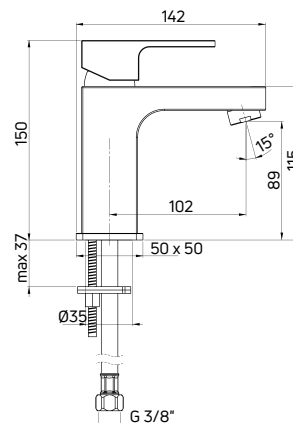

AZALIA

Bateria umywalkowa stojąca jednouchwytnowa

- Głowica ceramiczna 35 mm
- Korek click-clack okrągły z przelewem
- Klasa przepływu A - 9-15 l/min
- Grupa akustyczna I - do 20 dB
- Wężyki 45 cm

Washbasin tap deck-mounted, single-handle

- 35 mm ceramic cartridge
- Click-clack plug, round with overflow
- Flow class A - 9-15 l/min
- Acoustic group I - up to 20 dB
- 45 cm supply hoses

KOD / CODE	EAN	WYKOŃCZENIE / FINISH
BDA 021M	5908212004272	chrom / chrome

AZALIA

Bateria umywalkowa podtynkowa jednouchwytnowa

- Głowica ceramiczna 35 mm
- Klasa przepływu Z - 4-9 l/min
- Grupa akustyczna I - do 20 dB
- Mosiężna rozeta

Washbasin tap concealed, single-handle

- 35 mm ceramic cartridge
- Flow class Z - 4-9 l/min
- Acoustic group I - up to 20 dB
- Brass rosette

KOD / CODE	EAN	WYKOŃCZENIE / FINISH
BDA 054L	5908212045428	chrom / chrome

AZALIA

Bateria bidetowa stojąca jednouchwytnowa

- Głowica ceramiczna 35 mm
- Korek click-clack okrągły z przelewem
- Klasa przepływu A - 9-15 l/min
- Grupa akustyczna I - do 20 dB
- Wężyki 45 cm

Bidet tap deck-mounted, single-handle

- 35 mm ceramic cartridge
- Click-clack plug, round with overflow
- Flow class A - 9-15 l/min
- Acoustic group I - up to 20 dB
- 45 cm supply hoses

KOD / CODE	EAN	WYKOŃCZENIE / FINISH
BDA 031M	5908212004319	chrom / chrome