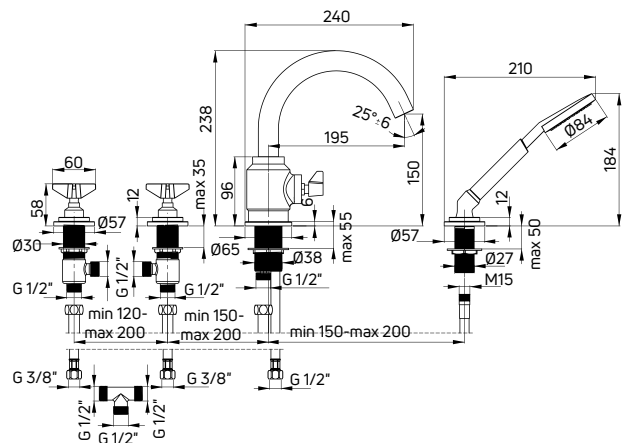

KOD / CODE	EAN	WYKOŃCZENIE / FINISH
BQT N14D	5908212075975	● nero