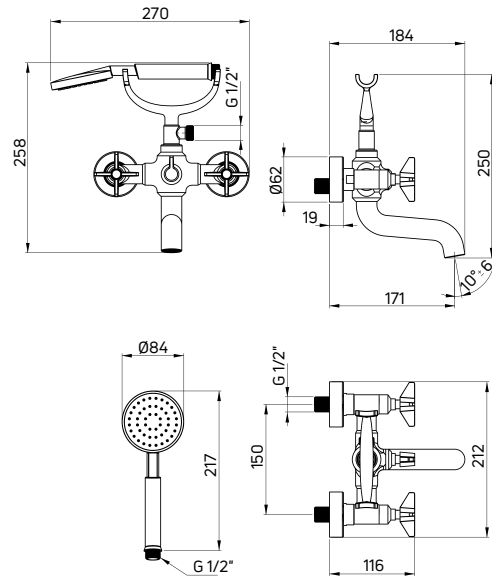

TEMISTO

Bateria bidetowa stojąca dwuuchwytowa

- Głowica ceramiczna 90°
- Korek click-clack okrągły z przelewem
- Obrotowa wylewka
- Klasa przepływu Z - 4-9 l/min
- Grupa akustyczna I - do 20 dB
- Wężyki 45 cm

Bidet tap deck-mounted, two-handle

- 90° ceramic cartridge
- Click-clack plug, round with overflow
- Swivel spout
- Flow class Z - 4-9 l/min
- Acoustic group I - up to 20 dB
- 45 cm supply hoses

KOD / CODE	EAN	WYKOŃCZENIE / FINISH
BQT N31D	5908212076002	● nero

TEMISTO

Bateria wannowa ścienna dwuuchwytowa z kompletem natryskowym

- Głowica ceramiczna 90°
- Ruchomy aerator
- Klasa przepływu S - 15-19,8 l/min
- Grupa akustyczna I - do 20 dB
- Wąż natryskowy 150 cm

Bath tap wall-mounted, two-handle with shower set

- 90° ceramic cartridge
- Movable aerator
- Flow class S - 15-19,8 l/min
- Acoustic group I - up to 20 dB
- 150 cm shower hose

KOD / CODE	EAN	WYKOŃCZENIE / FINISH
BQT N11D	5908212075968	● nero

TEMISTO

Bateria wannowa 4-otworowa dwuuchwytowa z kompletem natryskowym

- Głowica ceramiczna 90°
- Ruchomy aerator
- Klasa przepływu S - 15-19,8 l/min
- Grupa akustyczna I - do 20 dB
- Wąż natryskowy 150 cm

Bath tap 4-hole, two-handle with shower set

- 90° ceramic cartridge
- Movable aerator
- Flow class S - 15-19,8 l/min
- Acoustic group I - up to 20 dB
- 150 cm shower hose

KOD / CODE	EAN	WYKOŃCZENIE / FINISH
BQT N14D	5908212075975	● nero