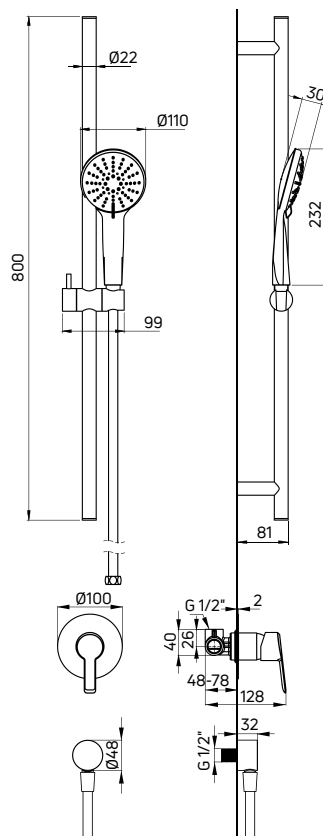

ARNIKA

Komplet natryskowy podtynkowy

- Bateria mieszcząca z przełącznikiem natrysku (BQA 044P)
- Wylewka ścienna natryskowa (NAC 047K)
- Stalowa głowica natryskowa (NAC 003K)
- 1-funkcyjna słuchawka natryskowa (NOR 051S)
- Wąż natryskowy, 150 cm (NDA P51W)
- Przyłącze z uchwytem na słuchawkę (NAC 051K)

Shower set concealed

- Mixer tap with shower switch (BQA 044P)
- Wall-mounted shower arm (NAC 047K)
- Steel overhead shower (NAC 003K)
- 1-function hand shower (NOR 051S)
- Shower hose, 150 cm (NDA P51W)
- Connection with hand shower holder (NAC 051K)

KOD / CODE	EAN	WYKOŃCZENIE / FINISH
NAC 09QP	5908212084694	chrom / chrome

ARNIKA

Komplet natryskowy podtynkowy

- Bateria mieszcząca bez przełącznika natrysku (BQA 044L)
- 3-funkcyjny zestaw natryskowy (NGK 051K)
- Przyłącze do węża (NAC 054K)

Shower set concealed

- Mixing shower tap without shower switch (BQA 044L)
- 3-function shower set (NGK 051K)
- Hose connector (NAC 054K)

KOD / CODE	EAN	WYKOŃCZENIE / FINISH
NAC 09IP	5908212085622	chrom / chrome