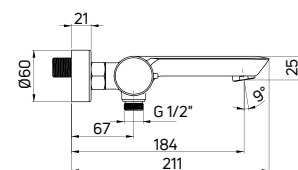

KOD / CODE	EAN	WYKOŃCZENIE / FINISH
BQA N10M	5908212074138	● nero