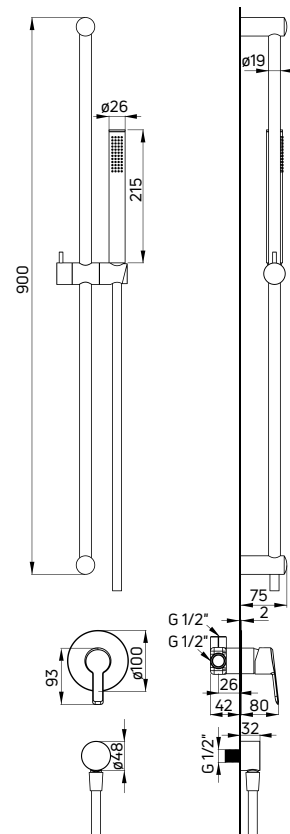

ARNIKA

ZAWIERA
ELEMENT
PODTYNKOWY
/ CONCEALED
ELEMENT
INCLUDED

KOD / CODE	EAN	WYKOŃCZENIE / FINISH
NAC 09IP	5908212085622	chrom / chrome

**Komplet natryskowy
podtynkowy**

- Bateria mieszcząca bez przełącznika natrysku (BQA 044L)
- 3-funkcyjny zestaw natryskowy (NGK 051K)
- Przyłącze do węża (NAC 054K)

**Shower set
concealed**

- Mixing shower tap without shower switch (BQA 044L)
- 3-function shower set (NGK 051K)
- Hose connector (NAC 054K)

! SZCZEGÓŁOWE INFORMACJE O POSZCZEGÓLNYCH ELEMENTACH ZNAJDUJĄ SIĘ W ROZDZIALE **PRODUKTY UZUPEŁNIAJĄCE**

DETAILED INFORMATION ON INDIVIDUAL ELEMENTS CAN BE FOUND IN **THE COMPLEMENTARY PRODUCTS CHAPTER**

ARNIKA

ZAWIERA
ELEMENT
PODTYNKOWY
/ CONCEALED
ELEMENT
INCLUDED

KOD / CODE	EAN	WYKOŃCZENIE / FINISH
NAC N9FP	5908212085639	nero

**Komplet natryskowy
podtynkowy**

- Bateria mieszcząca bez przełącznika natrysku (BQA N44L)
- 1-funkcyjny zestaw natryskowy (NCC B51K)
- Przyłącze do węża (NAC N54K)

**Shower set
concealed**

- Mixing shower tap without shower switch (BQA N44L)
- 3-function shower set (NCC B51K)
- Hose connector (NAC N54K)