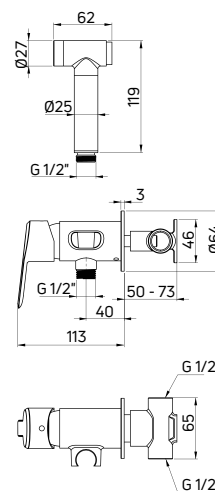

KOD / CODE	EAN	WYKOŃCZENIE / FINISH
BQA Z34M	5907650879503	złoty / gold