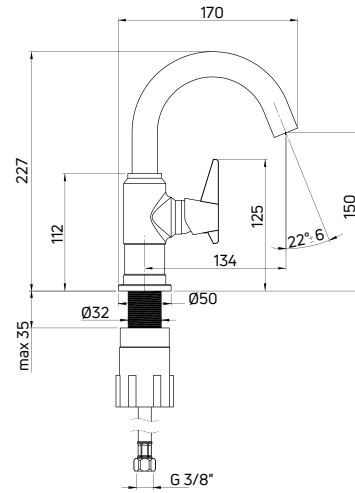

TEMISTO

Bateria umywalkowa stojąca dwuuchwytowa

- Głowica ceramiczna 90°
- Korek click-clack okrągły z przelewem
- Ruchomy aerator
- Obrotowa wylewka
- Klasa przepływu A - 9-15 l/min
- Grupa akustyczna I - do 20 dB
- Wężyki 45 cm

Washbasin tap deck-mounted, two-handle

- 90° ceramic cartridge
- Click-clack plug, round with overflow
- Movable aerator
- Swivel spout
- Flow class A - 9-15 l/min
- Acoustic group I - up to 20 dB
- 45 cm supply hoses

KOD / CODE	EAN	WYKOŃCZENIE / FINISH
BQT N21D	5908212075982	● nero

TEMISTO

Bateria umywalkowa stojąca jednouchwytowa

- Głowica ceramiczna 25 mm
- Korek click-clack okrągły z przelewem
- Ruchomy aerator
- Obrotowa wylewka
- Klasa przepływu Z - 4-9 l/min
- Grupa akustyczna I - do 20 dB
- Wężyki 45 cm

Washbasin tap deck-mounted, single-handle

- 25 mm ceramic cartridge
- Click-clack plug, round with overflow
- Movable aerator
- Swivel spout
- Flow class Z - 4-9 l/min
- Acoustic group I - up to 20 dB
- 45 cm supply hoses

KOD / CODE	EAN	WYKOŃCZENIE / FINISH
BQT N21M	5907650874799	● chrom / chrome

TEMISTO

Bateria umywalkowa stojąca dwuuchwytowa wysoka

- Głowica ceramiczna 90°
- Korek click-clack okrągły bez przelewu
- Ruchomy aerator
- Obrotowa wylewka
- Klasa przepływu A - 9-15 l/min
- Grupa akustyczna I - do 20 dB
- Wężyki 45 cm

Washbasin tap deck-mounted, two-handle, tall

- 90° ceramic cartridge
- Click-clack plug, round without overflow
- Movable aerator
- Swivel spout
- Flow class A - 9-15 l/min
- Acoustic group I - up to 20 dB
- 45 cm supply hoses

KOD / CODE	EAN	WYKOŃCZENIE / FINISH
BQT N25D	5908212075999	● nero