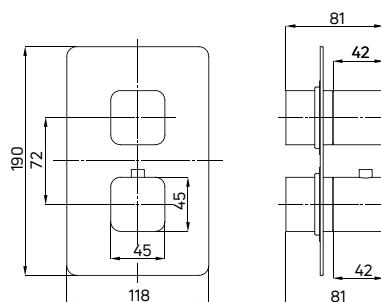

External element for thermostatic BOX (BXY X44T)

- Brass rosette