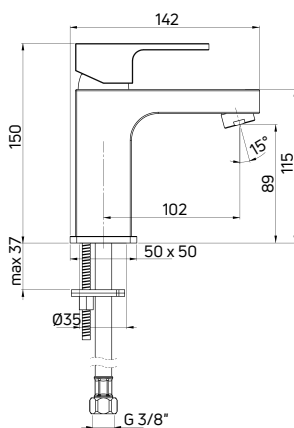

ARNIKA

Bateria umywalkowa stojąca jednouchwytyowa z ECO-aeratorem 4,5 l/min

- Głowica ceramiczna 35 mm
- Korek click-clack okrągły z przelewem
- Klasa przepływu Z - 4-9 l/min
- Grupa akustyczna I - do 20 dB
- Wężyki 45 cm

Washbasin tap deck-mounted, single-handle with ECO-aerator 4,5 l/min

- 35 mm ceramic cartridge
- Click-clack plug, round with overflow
- Flow class Z - 4-9 l/min
- Acoustic group I - up to 20 dB
- 45 cm supply hoses

Przepływ przy zastosowaniu aeratorów / Flow with the use of aerators

KOD / CODE	EAN	WYKOŃCZENIE / FINISH
BQAE021M	5908212074312	chrom / chrome

AZALIA

Bateria umywalkowa stojąca jednouchwytyowa z ECO-aeratorem 4,5 l/min

- Głowica ceramiczna 35 mm
- Korek click-clack okrągły z przelewem
- Klasa przepływu Z - 4-9 l/min
- Grupa akustyczna I - do 20 dB
- Wężyki 45 cm

Washbasin tap deck-mounted, single-handle ECO-aerator 4,5 l/min

- 35 mm ceramic cartridge
- Click-clack plug, round with overflow
- Flow class Z - 4-9 l/min
- Acoustic group I - up to 20 dB
- 45 cm supply hoses

Przepływ przy zastosowaniu aeratorów / Flow with the use of aerators

Alternatywny aerator zmniejszający przepływ / Alternative aerator to reduce flow

KOD / CODE	EAN	PRODUKT / PRODUCT
ABA24PS1	5908212060698	AERATOR 1,9 L/MIN

KOD / CODE	EAN	WYKOŃCZENIE / FINISH
BDAE021M	5908212074343	chrom / chrome