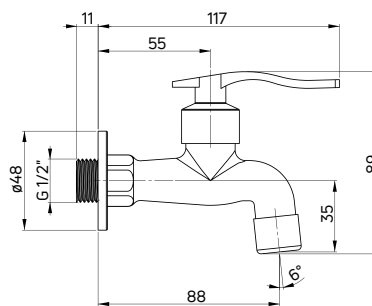

Bateria do zimnej wody lub zmieszanej

jednouchwyłtowa

- Głowica ceramiczna 90°
- Klasa przepływu A - 9-15 l/min
- Grupa akustyczna I - do 20dB
- Gwint 1/2"
- Bateria do pomieszczeń gospodarczych
- Przy zastosowaniu adaptera klasa przepływu - B
- Wymienne końcówki (aerator i adapter)

Cold or mixed water tap single-handle

- Tap dedicated to utility rooms
- 90° ceramic cartridge
- Flow class A - 9-15 l/min
- Acoustic group I - up to 20dB
- 1/2" thread
- When using adapter - flow class B
- Changeable extensions (aerator and adapter)

KOD / CODE	EAN	WYKOŃCZENIE / FINISH
BEZ 122L	5908212023280	chrom / chrome

Zawór czerpalny ogrodowy kulowy, z adapterem, 1/2"

- Gwint 1/2"
- W zestawie dwa adaptery: zacisk i szybkozłączka
- Materiał: mosiądz

Garden ball valve with adapter

- 1/2" thread
- Two adapters included: clamp and quick release coupling
- Material: brass

KOD / CODE	EAN	WYKOŃCZENIE / FINISH
VFA 152L	5908212022351	chrom / chrome

Zawór czerpalny ogrodowy kulowy, z adapterem, 3/4"

- Gwint 3/4"
- W zestawie dwa adaptery: zacisk i szybkozłączka
- Materiał: mosiądz

Garden ball valve with adapter

- 3/4" thread
- Two adapters included: clamp and quick release coupling
- Material: brass

KOD / CODE	EAN	WYKOŃCZENIE / FINISH
VFA 252L	5908212022368	chrom / chrome