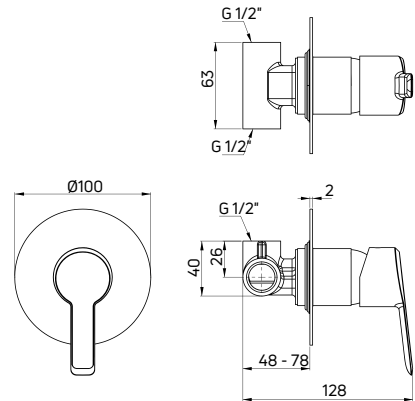

Element zewnętrzny
do BOXa termostatycznego
(BXY X44T)

- Mosiężna rozeta

External element
for thermostatic BOX
(BXY X44T)

- Brass rosette

KOD / CODE	EAN	WYKOŃCZENIE / FINISH
BXY 0EBT	5908212079393	chrom / chrome

ARNIKA

Bateria natryskowa
podtynkowa jednouchwytywa bez
przetęcznika natrysku

- Głowica ceramiczna 35 mm
- Klasa przepływu S - 15-19,8 l/min
- Grupa akustyczna I - do 20 dB
- Mosiężna rozeta

Shower tap
concealed, single-handle without
shower diverter

- 35 mm ceramic cartridge
- Flow class S - 15-19,8 l/min
- Acoustic group I - up to 20 dB
- Brass rosette

KOD / CODE	EAN	WYKOŃCZENIE / FINISH
BQA 044L	5908212074268	chrom / chrome

ARNIKA

Bateria natryskowa
podtynkowa jednouchwytywa
z przetęcznikiem natrysku

- Głowica ceramiczna 35 mm
- Klasa przepływu S - 15-19,8 l/min
- Grupa akustyczna I - do 20 dB
- Mosiężna rozeta

Shower tap
concealed, single-handle with shower
diverter

- 35 mm ceramic cartridge
- Flow class S - 15-19,8 l/min
- Acoustic group I - up to 20 dB
- Brass rosette

KOD / CODE	EAN	WYKOŃCZENIE / FINISH
BQA 044P	5908212074275	chrom / chrome