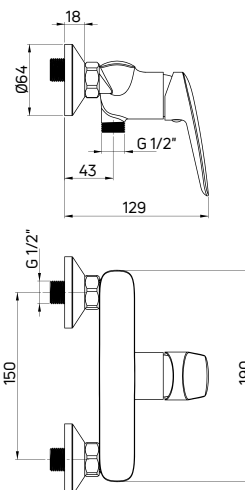

CORIANDER

Bateria natryskowa ścienna jednouchwytywa

- Głowica ceramiczna 35 mm
- Klasa przepływu B - 19,8-25,2 l/min
- Grupa akustyczna II - do 30 dB

Shower tap wall-mounted, single-handle

- 35 mm ceramic cartridge
- Flow class B - 19,8-25,2 l/min
- Acoustic group II - up to 30 dB

KOD / CODE	EAN	WYKOŃCZENIE / FINISH
BCN 040M	5908212018262	chrom / chrome

CORIANDER

Bateria natryskowa podtynkowa jednouchwytywa z przetączykiem natrysku

- Głowica ceramiczna 35 mm
- Klasa przepływu S - 15-19,8 l/min
- Grupa akustyczna II - do 30 dB
- Przetączynek funkcji: ciśnieniowy z blokadą

Shower tap concealed, single-handle with shower diverter

- 35 mm ceramic cartridge
- Flow class S - 15-19,8 l/min
- Acoustic group II - up to 30 dB
- Function switch: pressure with lock

KOD / CODE	EAN	WYKOŃCZENIE / FINISH
BCN 044P	5908212048450	chrom / chrome