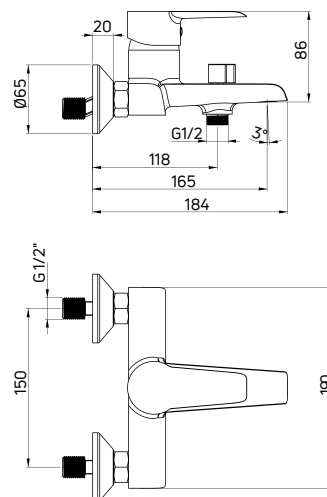

KOD / CODE	EAN	WYKOŃCZENIE / FINISH
BFC 010M	5908212083673	chrom / chrome