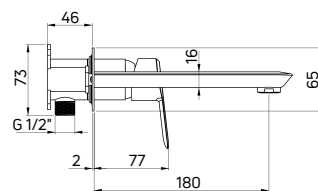

KOD / CODE	EAN	WYKOŃCZENIE / FINISH
BQA Z54L	5907650876304	złoty / gold