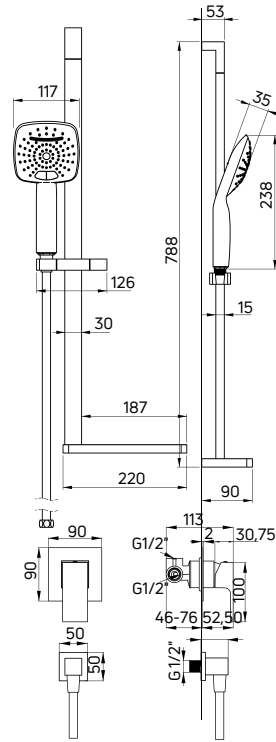

ANEMON BİS

ZAWIERA
ELEMENT
PODTYNKOWY
/ CONCEALED
ELEMENT
INCLUDED

KOD / CODE	EAN	WYKOŃCZENIE / FINISH
NAC 09EP	5908212085592	chrom / chrome

Komplet natryskowy podtynkowy

- Bateria mieszczkowa bez przelacznika natrysku (BBZ 044L)
- 2-funkcyjny zestaw natryskowy (NCS 051K)
- Przytaczce do węża (NAC 055K)

Shower set concealed

- Mixing shower tap without shower switch (BBZ 044L)
- 2-function shower set (NCS 051K)
- Hose connector (NAC 055K)

ANEMON BİS

ZAWIERA
ELEMENT
PODTYNKOWY
/ CONCEALED
ELEMENT
INCLUDED

KOD / CODE	EAN	WYKOŃCZENIE / FINISH
NAC 09MP	5908212085608	chrom / chrome

Komplet natryskowy podtynkowy

- Bateria mieszczkowa z przelacznikiem natrysku (BBZ 044P)
- Wylęwka ścienna natryskowa (NAC 049K)
- Stalowa głowica natryskowa (NAC 002K)
- 3-funkcyjna słuchawka natryskowa (NGA 051S)
- Wąż natryskowy, 150 cm (NDA P51W)
- Przytaczce z uchwytem na słuchawkę (NAC 052K)

Shower set concealed

- Mixer tap with shower switch (BBZ 044P)
- Wall-mounted shower arm (NAC 049K)
- Steel overhead shower (NAC 002K)
- 3-function hand shower (NGA 051S)
- Shower hose, 150 cm (NDA P51W)
- Connection with hand shower holder (NAC 052K)