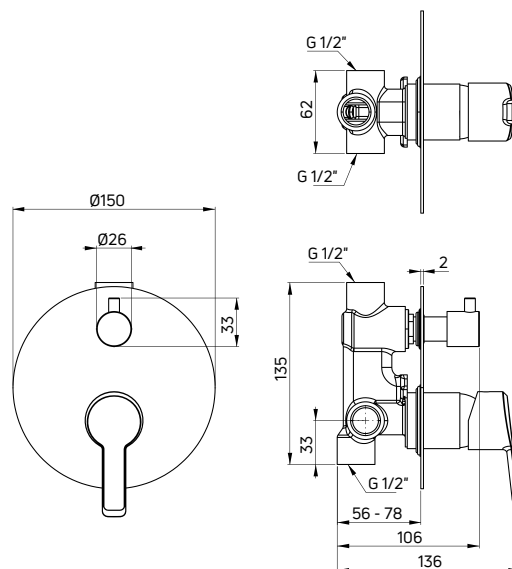

KOD / CODE	EAN	WYKOŃCZENIE / FINISH
BQA D44P	5908212092101	● titanium

ARNIKA

Zestaw natryskowy
podtynkowy, z drążkiem

- Drążek mosiężny 950 mm
- 3-funkcyjna słuchawka natryskowa
- Wąż natryskowy, 150 cm
- Regulacja wysokości i kąta nachylenia słuchawki
- Mosiężny uchwyt na słuchawkę, mosiężne uchwyty mocujące do ściany
- Klasa przepływu A - 12-15 l/min

Shower set
concealed, with sliding bar

- Brass sliding bar 950 mm
- 3-function hand shower
- Shower hose 150 cm
- Adjustable height and slope angle of the hand shower
- Brass hand shower holder, brass wall mounting brackets
- Flow class A - 12-15 l/min