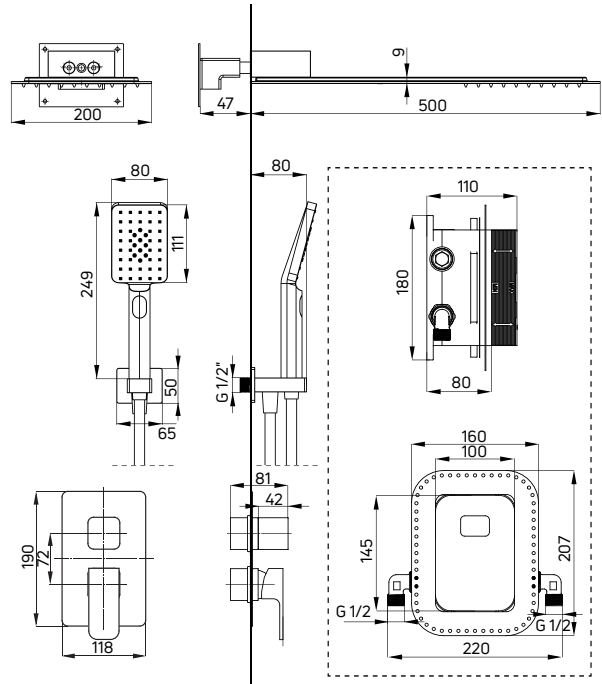

AZALIA

Komplet natryskowy z BOXem mieszaczowym

- BOX podtynkowy mieszaczowy z przełącznikiem natrysku (BXY X44M)
- Element natynkowy do BOXa mieszaczowego (BXY ODAM)
- Stalowa głowica natryskowa (NAC 096K)
- 3-funkcyjna słuchawka natryskowa (NGA 051S)
- Wąż natryskowy, 150 cm (NDA P51W)
- Przyłącze z uchwytem na słuchawkę (NAC 053K)

Shower set concealed with a mixing BOX

- Concealed mixing BOX with shower switch
- Mixing BOX component (BXY 0DAM)
- Steel overhead shower (NAC 096K)
- 3-function hand shower
- Shower hose, 150 cm (NDA P51W)
- Connection with hand shower holder (NAC 053K)