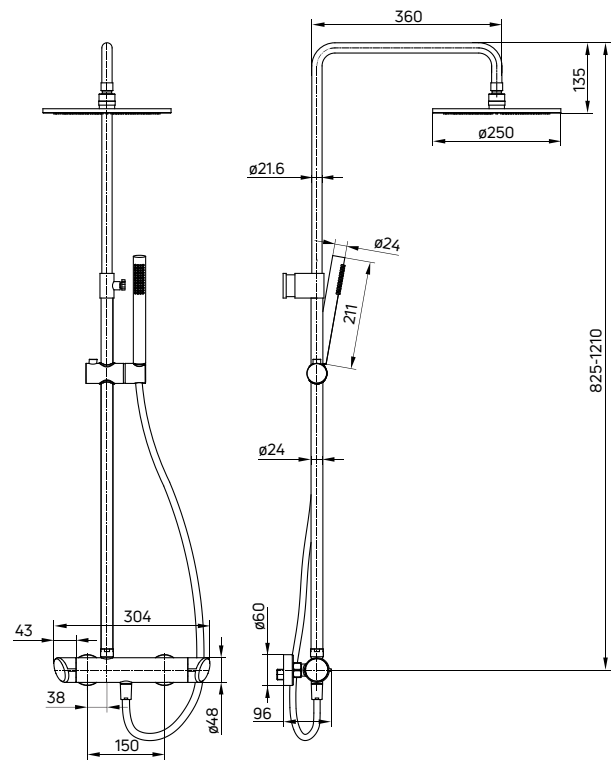

Shower column with mixer tap

- Brass sliding bar with adjustable height 825-1210 mm
- Brass overhead shower
- 1-function brass hand shower with COOL OUT function (does not heat up during use)
- Shower hose 150 cm
- Ceramic cartridge 35 mm
- Adjustable height and slope angle of the hand shower
- Asymmetrical position of the shower bar in relation to the mixer
- Convenient knobs instead of a standard handle
- Designer: Małgorzata Petelicka