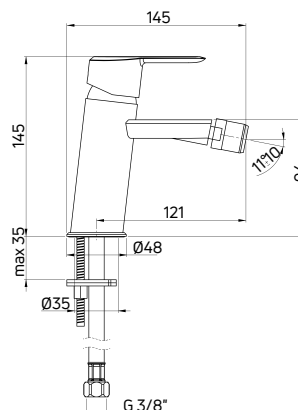

KOD / CODE	EAN	WYKOŃCZENIE / FINISH
BQA Z30M	5907650876267	złoty / gold