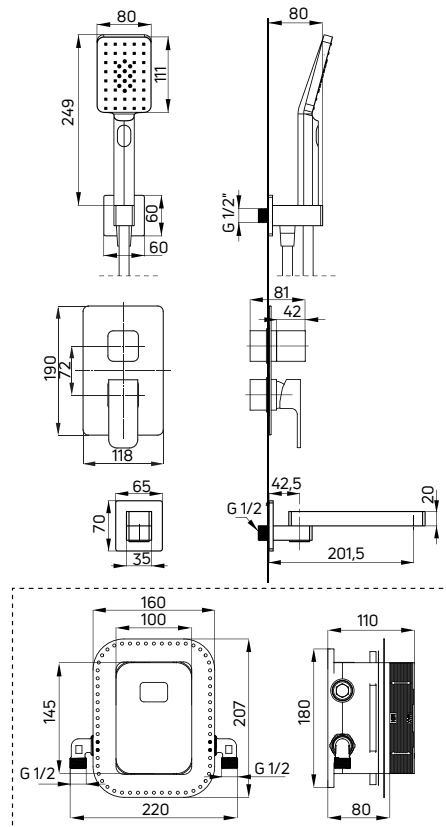

Bath set concealed with a mixing BOX

- Concealed mixing BOX with shower switch
- Mixing BOX component (BXY 0DAM)
- Foldable bath spout (NAC 084K)
- 3-function hand shower
- Shower hose, 150 cm (NDA P51W)
- Connection with hand shower holder (NAC 052K)

KOD / CODE	EAN	WYKOŃCZENIE / FINISH
BXYZ0DAM	5908212084922	chrom / chrome