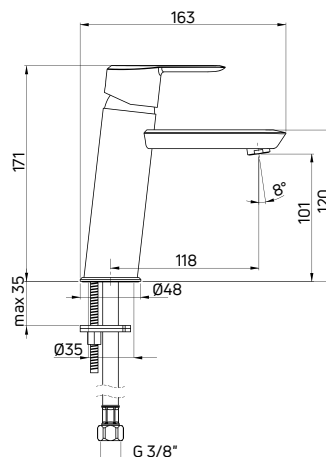

ARNIKA

Bateria umywalkowa stojąca jednouchwytyowa z ECO-aeratorem 4,5 l/min

- Głowica ceramiczna 35 mm
- Korek click-clack okrągły z przelewem
- Klasa przepływu Z - 4-9 l/min
- Grupa akustyczna I - do 20 dB
- Wężyki 45 cm

Washbasin tap deck-mounted, single-handle with ECO-aerator 4,5 l/min

- 35 mm ceramic cartridge
- Click-clack plug, round with overflow
- Flow class Z - 4-9 l/min
- Acoustic group I - up to 20 dB
- 45 cm supply hoses

Przepływ przy zastosowaniu aeratorów / Flow with the use of aerators

KOD / CODE	EAN	WYKOŃCZENIE / FINISH
BQAE021M	5908212074312	chrom / chrome

AZALIA

Bateria umywalkowa stojąca jednouchwytyowa z ECO-aeratorem 4,5 l/min

- Głowica ceramiczna 35 mm
- Korek click-clack okrągły z przelewem
- Klasa przepływu Z - 4-9 l/min
- Grupa akustyczna I - do 20 dB
- Wężyki 45 cm

Washbasin tap deck-mounted, single-handle ECO-aerator 4,5 l/min

- 35 mm ceramic cartridge
- Click-clack plug, round with overflow
- Flow class Z - 4-9 l/min
- Acoustic group I - up to 20 dB
- 45 cm supply hoses

Przepływ przy zastosowaniu aeratorów / Flow with the use of aerators

Alternatywny aerator zmniejszający przepływ / Alternative aerator to reduce flow

KOD / CODE	EAN	PRODUKT / PRODUCT
ABA24PS1	5908212060698	AERATOR 1,9 L/MIN

KOD / CODE	EAN	WYKOŃCZENIE / FINISH
BDAE021M	5908212074343	chrom / chrome