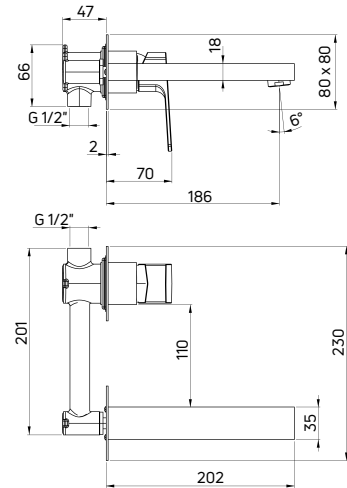

KOD / CODE	EAN	WYKOŃCZENIE / FINISH
BGM 054L	5908212099940	chrom / chrome