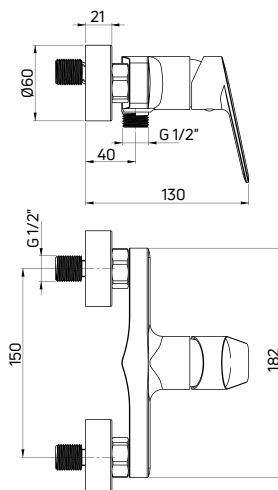

Shower tap wall-mounted, single-handle

- 35 mm ceramic cartridge
- Flow class B - 19,8-25,2 l/min
- Acoustic group II - up to 30 dB

| KOD / CODE | EAN | WYKOŃCZENIE / FINISH |
|------------|---------------|----------------------|
| BGJ N40M | 5908212087169 | ● nero |