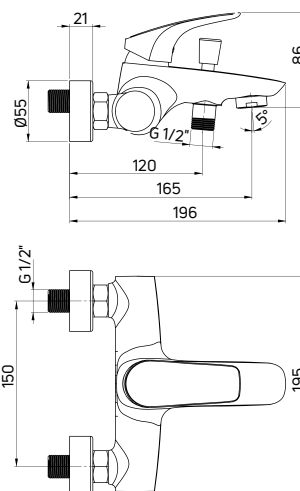

KOD / CODE	EAN	WYKOŃCZENIE / FINISH
BCY 010M	5907650802808	chrom / chrome