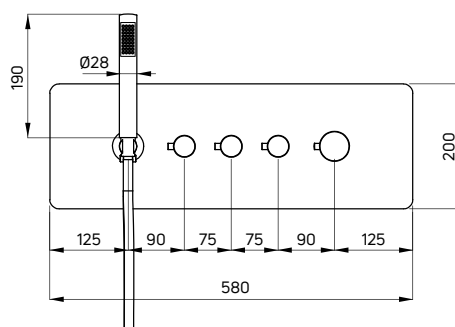

KOD / CODE	EAN	WYKOŃCZENIE / FINISH
NAC 09CT	5908212025925	chrom / chrome