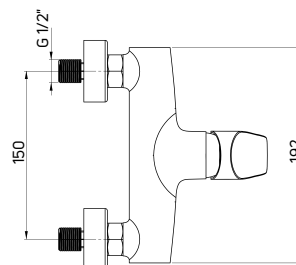

KOD / CODE	EAN	WYKOŃCZENIE / FINISH
BCY 040M	5907650802839	chrom / chrome