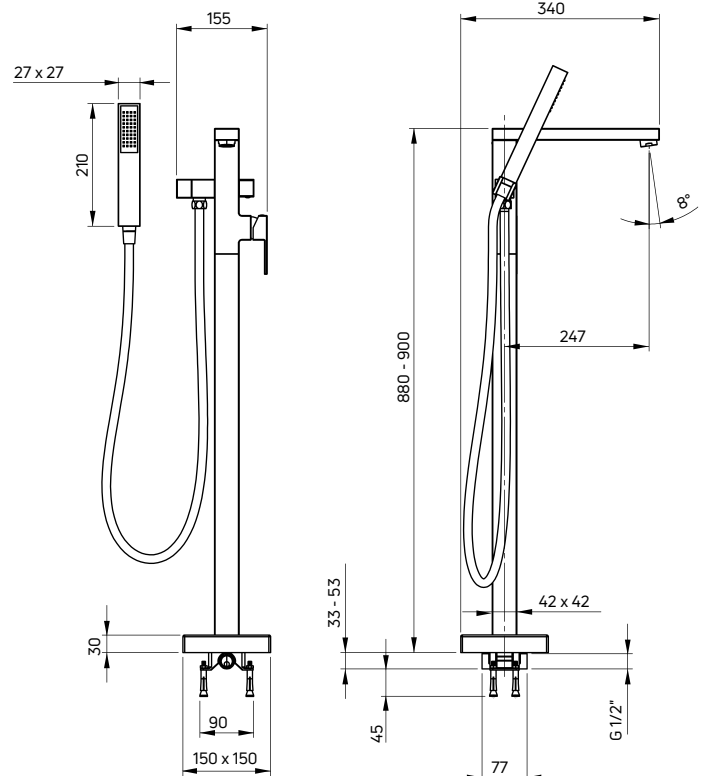

Bateria wannowa wolnostojąca z kompletem natryskowym

- Głowica ceramiczna 35 mm
- Klasa przepływu S - 15-19,8 l/min
- Grupa akustyczna II - do 30 dB
- Wysokość regulowana podczas montażu

Freestanding bath tap with shower set

- 35 mm ceramic cartridge
- Flow class S - 15-19,8 l/min
- Acoustic group II - up to 30 dB
- Height adjusted during installation

KOD / CODE	EAN	WYKOŃCZENIE / FINISH
BCZ 017M	5908212097472	chrom / chrome