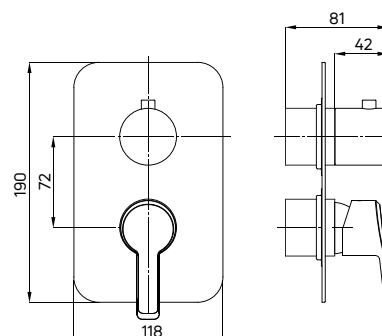

KOD / CODE	EAN	WYKOŃCZENIE / FINISH
BXY NQAM	5908212084663	● nero