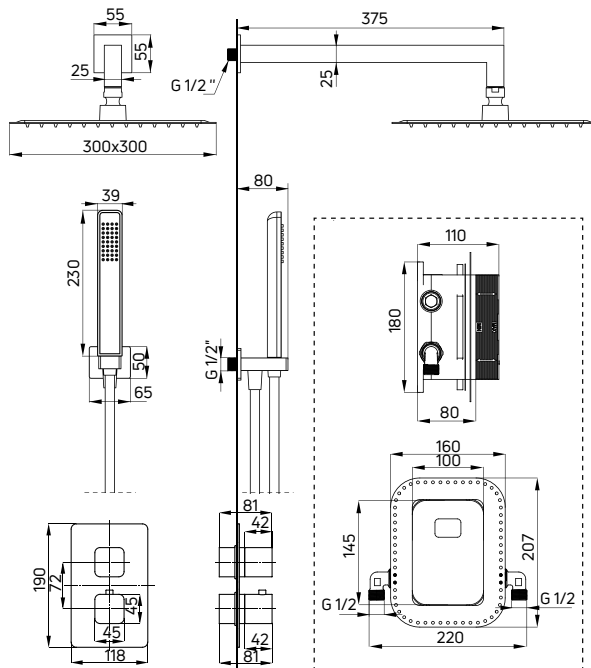

ZAWIERA
BOX
PODTYNKOWY
/ CONCEALED
BOX
INCLUDED

KOD / CODE	EAN	WYKOŃCZENIE / FINISH
BXYZNECT	5908212080771	● nero

Komplet natryskowy z BOXem termostatycznym

- BOX podtynkowy termostatyczny z przełącznikiem natrysku (BXY X44T)
- Element natynkowy do BOXa termostatycznego (BXY NECT)
- Wylewka ścienna natryskowa (NAC N46K)
- Stalowa głowica natryskowa (NAC 209K)
- 1-funkcyjna słuchawka natryskowa (XDCH2SLZ1)
- Wąż natryskowy, 150 cm (XNCH0PLD1)
- Przyłącze z uchwytem na słuchawkę (NAC N53K)

Shower set concealed with a thermostatic BOX

- Concealed thermostatic BOX with shower switch (BXY X44T)
- Thermostatic BOX component (BXY NECT)
- Wall-mounted shower arm (NAC N46K)
- Steel overhead shower (NAC 209K)
- 1-function hand shower (XDCH2SLZ1)
- Shower hose, 150 cm (XNCH0PLD1)
- Connection with hand shower holder (NAC N53K)

! SZCZEGÓLNE INFORMACJE O POSZCZEGÓLNYCH ELEMENTACH ZNAJDUJĄ SIĘ W ROZDZIALE PRODUKTY UZUPEŁNIAJĄCE

DETAILED INFORMATION ON INDIVIDUAL ELEMENTS CAN BE FOUND IN THE COMPLEMENTARY PRODUCTS CHAPTER

Komplet natryskowy z BOXem termostatycznym

- BOX podtynkowy termostatyczny z przełącznikiem natrysku (BXY X44T)
- Element natynkowy do BOXa termostatycznego (BXY AECT)
- Wylewka ścienna natryskowa (NAC A40K)
- Stalowa głowica natryskowa (NAC 605K)
- 1-funkcyjna słuchawka natryskowa (NQH A51S)
- Wąż natryskowy, 150 cm (NDA A51W)
- Przyłącze z uchwytem na słuchawkę (NAC A51K)

Shower set concealed with a thermostatic BOX

- Concealed thermostatic BOX with shower switch (BXY X44T)
- Thermostatic BOX component (BXY AECT)
- Wall-mounted shower arm (NAC A40K)
- Steel overhead shower (NAC 605K)
- 1-function hand shower (NQH A51S)
- Shower hose, 150 cm (NDA A51W)
- Connection with hand shower holder (NAC A51K)