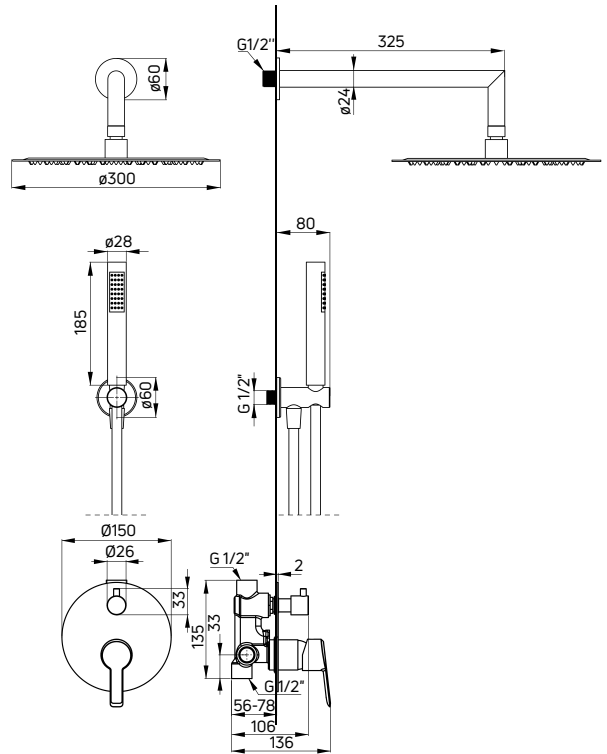

KOD / CODE	EAN	WYKOŃCZENIE / FINISH
NAC 09QP	5908212084694	chrom / chrome