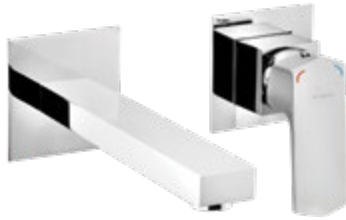

MARUNA

Bateria umywalkowa
podtynkowa jednouchwytnowa

- Głowica ceramiczna 35 mm
- Ruchomy aerator
- Klasa przepływu Z - 4-9 l/min
- Grupa akustyczna I - do 20 dB
- Mosiężna rozeta

Washbasin tap
concealed, single-handle

- 35 mm ceramic cartridge
- Movable aerator
- Flow class Z - 4-9 l/min
- Acoustic group I - up to 20 dB
- Brass rosette