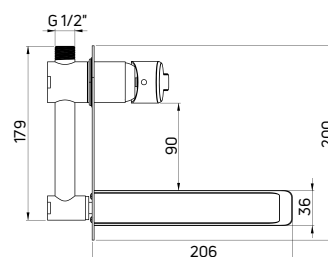

KOD / CODE	EAN	WYKOŃCZENIE / FINISH
BQA Z54L	5907650876304	złoty / gold