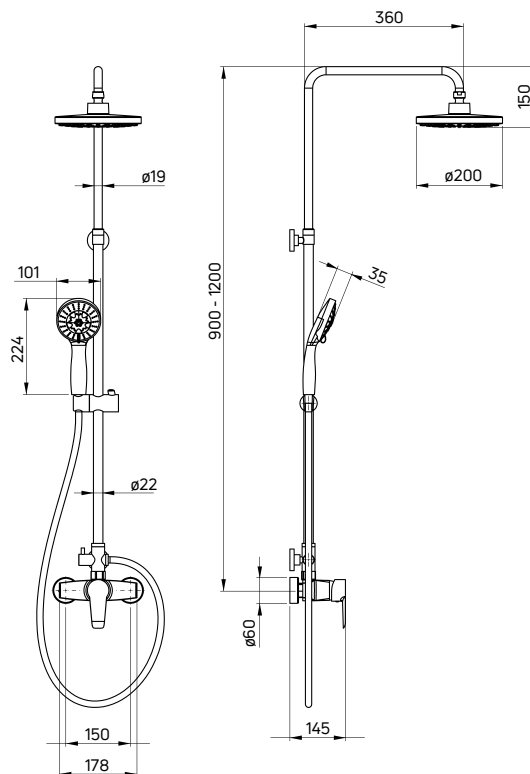

Shower column with mixer tap

- Sliding bar with adjustable height 900-1200 mm
- Chrome-plated overhead shower, 2-function
- 5-function hand shower
- Steel shower hose 150 cm
- 40 mm ceramic cartridge
- Adjustable height and slope angle of the hand shower