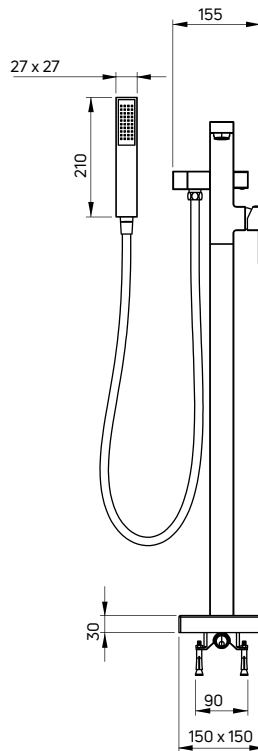

CERAMICZNY MECHANICZNY PRZEŁĄCZNIK FUNKCJI
/ MECHANICAL CERAMIC SHOWER DIVERTER