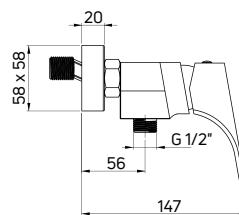

HIACYNT

Bateria natryskowa ścienna jednouchwytywa

- Głowica ceramiczna 35 mm
- Klasa przepływu B - 19,8-25,2 l/min
- Grupa akustyczna I - do 20 dB

Shower tap wall-mounted, single-handle

- 35 mm ceramic cartridge
- Flow class B - 19,8-25,2 l/min
- Acoustic group I - up to 20 dB

KOD / CODE	EAN	WYKOŃCZENIE / FINISH
BQH A40M	5908212085004	○ bianco

HIACYNT

Element zewnętrzny do BOXa mieszaczowego (BXY X44M)

- Mosiężna rozeta

External element for mixer BOX (BXY X44M)

- Brass rosette

KOD / CODE	EAN	WYKOŃCZENIE / FINISH
BXY AQHM	5908212094907	○ bianco

Element zewnętrzny do BOXa termostatycznego (BXY X44T)

- Mosiężna rozeta

External element for thermostatic BOX (BXY X44T)

- Brass rosette

KOD / CODE	EAN	WYKOŃCZENIE / FINISH
BXY AECT	5908212086872	○ bianco