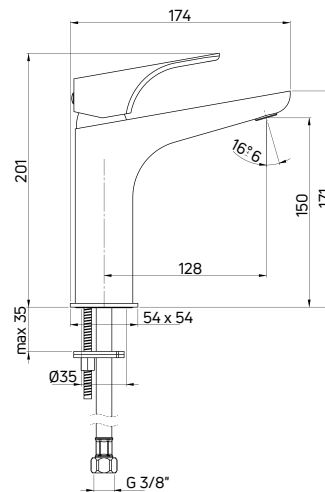

HIACYNT

ECO CLICK

Bateria umywalkowa stojąca jednouchwytywa

- Głowica ceramiczna 35 mm
- Ruchomy aerator
- Klasa przepływu Z - 4-9 l/min
- Grupa akustyczna I - do 20 dB
- Wężyki 45 cm

Washbasin tap deck-mounted, single-handle

- 35 mm ceramic cartridge
- Movable aerator
- Flow class Z - 4-9 l/min
- Acoustic group I - up to 20 dB
- 45 cm supply hoses

KOD / CODE	EAN	WYKOŃCZENIE / FINISH
BQH A20M	5908212086841	○ bianco

HIACYNT

ECO CLICK

Bateria umywalkowa stojąca jednouchwytywa podwyższona

- Głowica ceramiczna 35 mm
- Ruchomy aerator
- Klasa przepływu Z - 4-9 l/min
- Grupa akustyczna I - do 20 dB
- Wężyki 45 cm

Washbasin tap deck-mounted, single-handle, medium-height

- 35 mm ceramic cartridge
- Movable aerator
- Flow class Z - 4-9 l/min
- Acoustic group I - up to 20 dB
- 45 cm supply hoses

KOD / CODE	EAN	WYKOŃCZENIE / FINISH
BQH A20K	5908212086834	○ bianco

HIACYNT

Bateria umywalkowa podtynkowa jednouchwytywa

- Głowica ceramiczna 35 mm
- Ruchomy aerator
- Klasa przepływu Z - 4-9 l/min
- Grupa akustyczna I - do 20 dB
- Mosiężna rozeta

Washbasin tap concealed, single-handle

- 35 mm ceramic cartridge
- Movable aerator
- Flow class Z - 4-9 l/min
- Acoustic group I - up to 20 dB
- Brass rosette

KOD / CODE	EAN	WYKOŃCZENIE / FINISH
BQH A54L	5908212095447	○ bianco