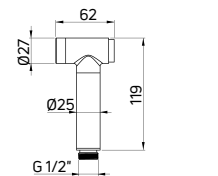

KOD / CODE	EAN	WYKOŃCZENIE / FINISH
BQA N34M	5908212095669	● nero