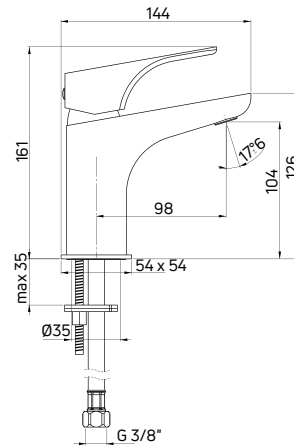

HIACYNT

ECO CLICK

Bateria umywalkowa stojąca jednouchwytywa

- Głowica ceramiczna 35 mm
- Ruchomy aerator
- Klasa przepływu Z - 4-9 l/min
- Grupa akustyczna I - do 20 dB
- Wężyki 45 cm

Washbasin tap deck-mounted, single-handle

- 35 mm ceramic cartridge
- Movable aerator
- Flow class Z - 4-9 l/min
- Acoustic group I - up to 20 dB
- 45 cm supply hoses

KOD / CODE	EAN	WYKOŃCZENIE / FINISH
BQH A20M	5908212086841	○ bianco

HIACYNT

ECO CLICK

Bateria umywalkowa stojąca jednouchwytywa podwyższona

- Głowica ceramiczna 35 mm
- Ruchomy aerator
- Klasa przepływu Z - 4-9 l/min
- Grupa akustyczna I - do 20 dB
- Wężyki 45 cm

Washbasin tap deck-mounted, single-handle, medium-height

- 35 mm ceramic cartridge
- Movable aerator
- Flow class Z - 4-9 l/min
- Acoustic group I - up to 20 dB
- 45 cm supply hoses

KOD / CODE	EAN	WYKOŃCZENIE / FINISH
BQH A20K	5908212086834	○ bianco

HIACYNT

Bateria umywalkowa podtynkowa jednouchwytywa

- Głowica ceramiczna 35 mm
- Ruchomy aerator
- Klasa przepływu Z - 4-9 l/min
- Grupa akustyczna I - do 20 dB
- Mosiężna rozeta

Washbasin tap concealed, single-handle

- 35 mm ceramic cartridge
- Movable aerator
- Flow class Z - 4-9 l/min
- Acoustic group I - up to 20 dB
- Brass rosette

KOD / CODE	EAN	WYKOŃCZENIE / FINISH
BQH A54L	5908212095447	○ bianco