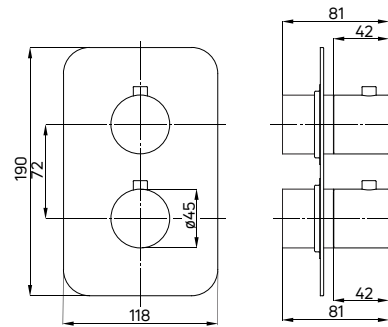

Element zewnętrzny
do BOXa termostatycznego
(BXY X44T)

- Mosiężna rozeta

External element
for thermostatic BOX
(BXY X44T)

- Brass rosette

KOD / CODE	EAN	WYKOŃCZENIE / FINISH
BXY 0EBT	5908212079393	chrom / chrome