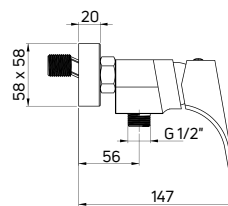

HIACYNT

Bateria natryskowa ścienna jednouchwytywa

- Głowica ceramiczna 35 mm
- Klasa przepływu B - 19,8-25,2 l/min
- Grupa akustyczna I - do 20 dB

Shower tap wall-mounted, single-handle

- 35 mm ceramic cartridge
- Flow class B - 19,8-25,2 l/min
- Acoustic group I - up to 20 dB

KOD / CODE	EAN	WYKOŃCZENIE / FINISH
BQH 040M	5908212031032	chrom / chrome

HIACYNT

Element zewnętrzny do BOXa mieszaczowego (BXY X44M)

- Mosiężna rozeta

External element for mixer BOX (BXY X44M)

- Brass rosette

KOD / CODE	EAN	WYKOŃCZENIE / FINISH
BXY 0QHM	5908212084632	chrom / chrome

Element zewnętrzny do BOXa termostatycznego (BXY X44T)

- Mosiężna rozeta

External element for thermostatic BOX (BXY X44T)

- Brass rosette

KOD / CODE	EAN	WYKOŃCZENIE / FINISH
BXY 0ECT	5908212079409	chrom / chrome