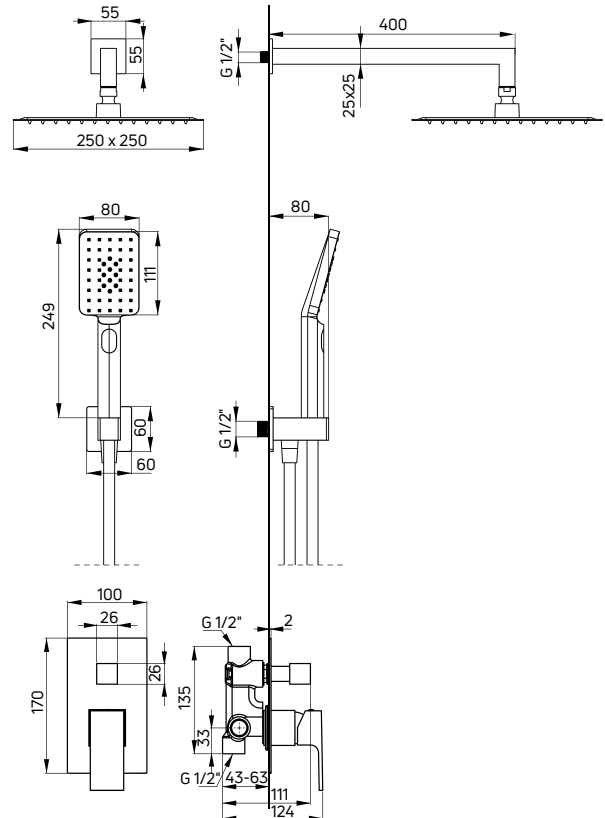

Shower set concealed

- Mixer tap with shower switch (BBZ 044P)
- Wall-mounted shower arm (NAC 049K)
- Steel overhead shower (NAC 002K)
- 3-function hand shower (NGA 051S)
- Shower hose, 150 cm (NDA P51W)
- Connection with hand shower holder (NAC 052K)