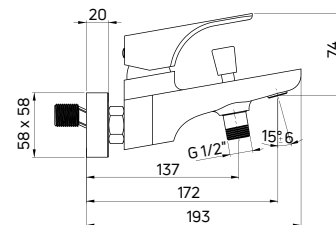

KOD / CODE	EAN	WYKOŃCZENIE / FINISH
BQH N10M	5908212074220	● nero