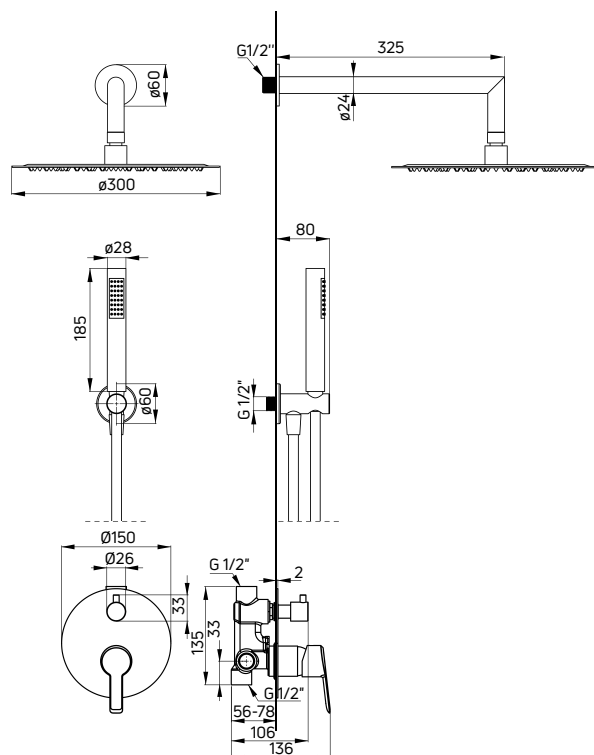

ARNIKA

Komplet natryskowy podtynkowy

- Bateria mieszcząca z przełącznikiem natrysku (BQA 044P)
- Wylewka ścienna natryskowa (NAC 047K)
- Stalowa głowica natryskowa (NAC 003K)
- 1-funkcyjna słuchawka natryskowa (NOR 051S)
- Wąż natryskowy, 150 cm (NDA P51W)
- Przyłącze z uchwytem na słuchawkę (NAC 051K)

Shower set concealed

- Mixer tap with shower switch (BQA 044P)
- Wall-mounted shower arm (NAC 047K)
- Steel overhead shower (NAC 003K)
- 1-function hand shower (NOR 051S)
- Shower hose, 150 cm (NDA P51W)
- Connection with hand shower holder (NAC 051K)

KOD / CODE	EAN	WYKOŃCZENIE / FINISH
NAC 09QP	5908212084694	chrom / chrome

ARNIKA

Komplet natryskowy podtynkowy

- Bateria mieszcząca bez przełącznika natrysku (BQA 044L)
- 3-funkcyjny zestaw natryskowy (NGK 051K)
- Przyłącze do węża (NAC 054K)

Shower set concealed

- Mixing shower tap without shower switch (BQA 044L)
- 3-function shower set (NGK 051K)
- Hose connector (NAC 054K)

KOD / CODE	EAN	WYKOŃCZENIE / FINISH
NAC 09IP	5908212085622	chrom / chrome