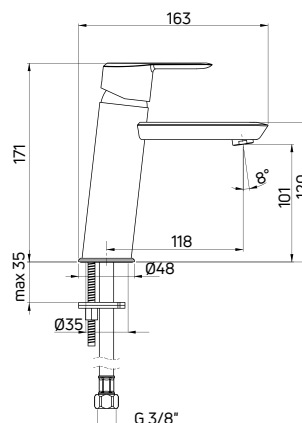

ARNIKA

Bateria umywalkowa stojąca jednouchwytywa

- Głowica ceramiczna 35 mm
- Korek click-clack okrągły z przelewem
- Klasa przepływu Z - 4-9 l/min
- Grupa akustyczna I - do 20 dB
- Wężyki 45 cm
- Silikonowy aerator

Washbasin tap deck-mounted, single-handle

- 35 mm ceramic cartridge
- Click-clack plug, round with overflow
- Flow class Z - 4-9 l/min
- Acoustic group I - up to 20 dB
- 45 cm supply hoses
- Silicone aerator