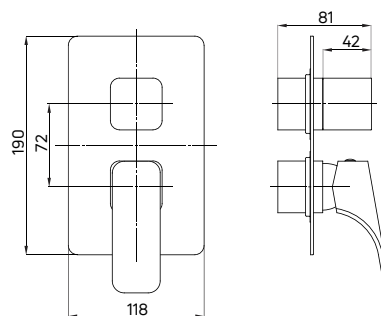

HIACYNT

Bateria natryskowa ścienna jednouchwytywa

- Głowica ceramiczna 35 mm
- Klasa przepływu B - 19,8-25,2 l/min
- Grupa akustyczna I - do 20 dB

Shower tap wall-mounted, single-handle

- 35 mm ceramic cartridge
- Flow class B - 19,8-25,2 l/min
- Acoustic group I - up to 20 dB

KOD / CODE	EAN	WYKOŃCZENIE / FINISH
BQH 040M	5908212031032	chrom / chrome

HIACYNT

Element zewnętrzny do BOXa mieszaczowego (BXY X44M)

- Mosiężna rozeta

External element for mixer BOX (BXY X44M)

- Brass rosette

KOD / CODE	EAN	WYKOŃCZENIE / FINISH
BXY 0QHM	5908212084632	chrom / chrome

Element zewnętrzny do BOXa termostatycznego (BXY X44T)

- Mosiężna rozeta

External element for thermostatic BOX (BXY X44T)

- Brass rosette

KOD / CODE	EAN	WYKOŃCZENIE / FINISH
BXY 0ECT	5908212079409	chrom / chrome