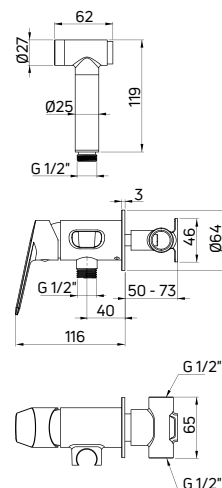

KOD / CODE	EAN	WYKOŃCZENIE / FINISH
BGJ 034M	5908212075845	chrom / chrome