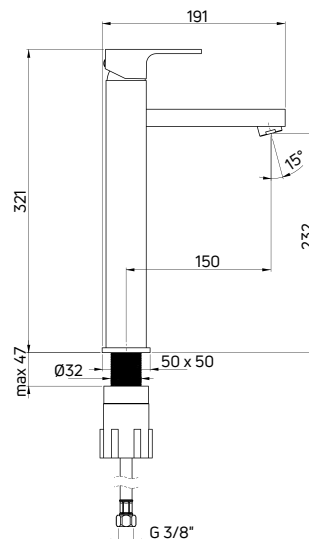

ANEMON BIS

Bateria umywalkowa stojąca jednouchwytowa

- Głowica ceramiczna 35 mm
- Korek click-clack kwadratowy z przelewem
- Klasa przepływu Z - 4-9 l/min
- Grupa akustyczna I - do 20 dB
- Wężyki 45 cm

Washbasin tap deck-mounted, single-handle

- 35 mm ceramic cartridge
- Click-clack plug, square with overflow
- Flow class Z - 4-9 l/min
- Acoustic group I - up to 20 dB
- 45 cm supply hoses

KOD / CODE	EAN	WYKOŃCZENIE / FINISH
BCZ 021M	5908212019184	chrom / chrome

ANEMON BIS

Bateria umywalkowa stojąca jednouchwytowa wysoka

- Głowica ceramiczna 35 mm
- Korek click-clack kwadratowy bez przelewu
- Klasa przepływu Z - 4-9 l/min
- Grupa akustyczna I - do 20 dB
- Wężyki 45 cm

Washbasin tap deck-mounted, single-handle, tall

- 35 mm ceramic cartridge
- Click-clack plug, square without overflow
- Flow class Z - 4-9 l/min
- Acoustic group I - up to 20 dB
- 45 cm supply hoses

KOD / CODE	EAN	WYKOŃCZENIE / FINISH
BCZ 021K	5908212063262	chrom / chrome

ANEMON BIS

Bateria umywalkowa podtynkowa jednouchwytowa

- Głowica ceramiczna 35 mm
- Klasa przepływu Z - 4-9 l/min
- Grupa akustyczna I - do 20 dB
- Mosiężna rozeta

Washbasin tap concealed, single-handle

- 35 mm ceramic cartridge
- Flow class Z - 4-9 l/min
- Acoustic group I - up to 20 dB
- Brass rosette

KOD / CODE	EAN	WYKOŃCZENIE / FINISH
BCZ 054L	5908212099957	chrom / chrome