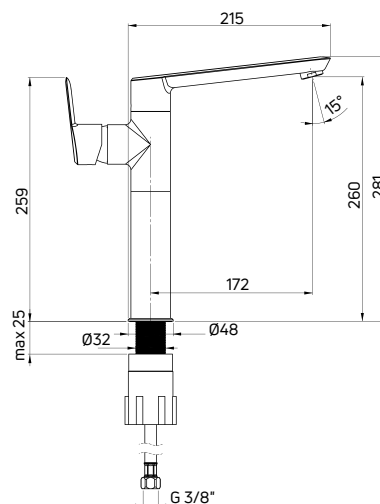

KOD / CODE	EAN	WYKOŃCZENIE / FINISH
BQA Z20K	5907650876243	złoty / gold