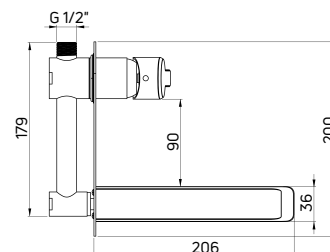

Washbasin tap
 concealed, single-handle

- 35 mm ceramic cartridge
- Flow class Z - 4-9 l/min
- Acoustic group I - up to 20 dB
- Silicone aerator
- Brass rosette

| KOD / CODE | EAN | WYKOŃCZENIE / FINISH |
|------------|---------------|--|
| BQA D54L | 5908212092118 |  titanium |