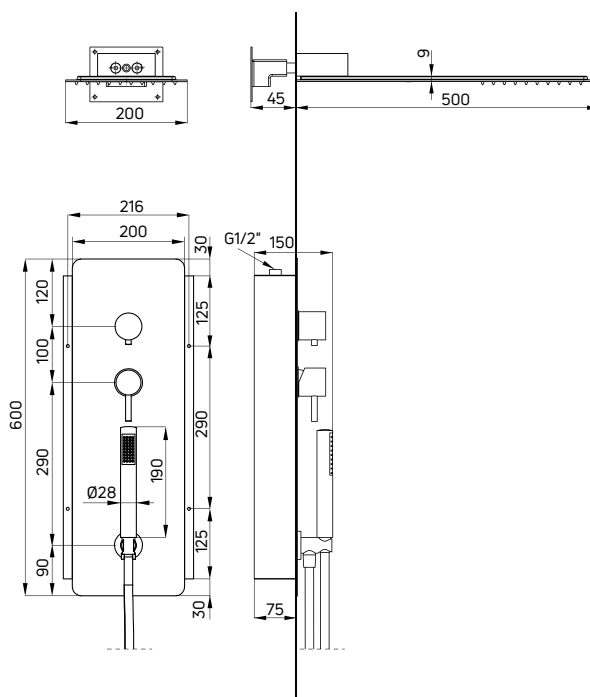

Shower set concealed

- Mixer tap (NAC 09CM)
- 2-function, steel overhead shower SLIM (NAC 096K)
- 4-way shower switch with water flow adjustment
- 1-function hand shower
- 150 cm steel, extensible shower hose
- Mechanical shower diverter