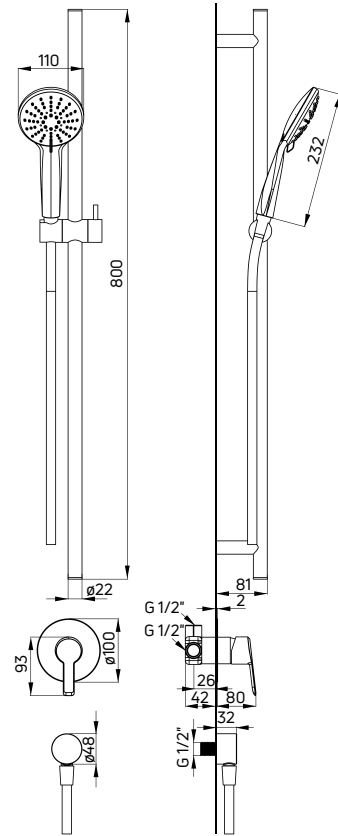

ARNIKA

ZAWIERA
ELEMENT
PODTYNKOWY
/ CONCEALED
ELEMENT
INCLUDED

KOD / CODE	EAN	WYKOŃCZENIE / FINISH
NAC 09IP	5908212085622	chrom / chrome

**Komplet natryskowy
podtynkowy**

- Bateria mieszcząca bez przełącznika natrysku (BQA 044L)
- 3-funkcyjny zestaw natryskowy (NGK 051K)
- Przyłącze do węża (NAC 054K)

**Shower set
concealed**

- Mixing shower tap without shower switch (BQA 044L)
- 3-function shower set (NGK 051K)
- Hose connector (NAC 054K)

! SZCZEGÓŁOWE INFORMACJE O POSZCZEGÓLNYCH ELEMENTACH ZNAJDUJĄ SIĘ W ROZDZIALE **PRODUKTY UZUPEŁNIAJĄCE**

DETAILED INFORMATION ON INDIVIDUAL ELEMENTS CAN BE FOUND IN **THE COMPLEMENTARY PRODUCTS CHAPTER**

ARNIKA

ZAWIERA
ELEMENT
PODTYNKOWY
/ CONCEALED
ELEMENT
INCLUDED

KOD / CODE	EAN	WYKOŃCZENIE / FINISH
NAC N9FP	5908212085639	nero

**Komplet natryskowy
podtynkowy**

- Bateria mieszcząca bez przełącznika natrysku (BQA N44L)
- 1-funkcyjny zestaw natryskowy (NCC B51K)
- Przyłącze do węża (NAC N54K)

**Shower set
concealed**

- Mixing shower tap without shower switch (BQA N44L)
- 3-function shower set (NCC B51K)
- Hose connector (NAC N54K)