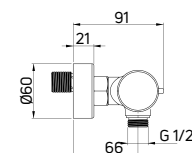

KOD / CODE	EAN	WYKOŃCZENIE / FINISH
BQA N40M	5908212074169	● nero