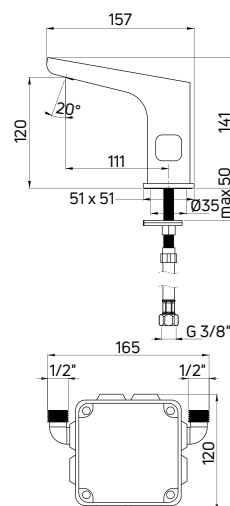

HIACYNT

Bateria umywalkowa sensorowa stojąca z regulacją temperatury (230V)

- Klasa przepływu Z - 4-9 l/min
- Grupa akustyczna I - do 20 dB
- Ruchomy aerator
- Wężyki 45 cm
- Regulacja temperatury na korpusie
- Zasilanie - zasilacz 230/6 V
- Długość przewodu zasilającego: 200 cm

Sensor washbasin tap deck-mounted with temperature control (230V)

- Flow class Z - 4-9 l/min
- Acoustic group I - up to 20 dB
- Movable aerator
- 45 cm supply hoses
- Temperature control placed on the body
- Power supply - 230/6 V adapter
- Power cord length: 200 cm

Alternatywny aerator zmniejszający przepływ / Alternative aerator to reduce flow

KOD / CODE	EAN	PRODUKT / PRODUCT
ABA24PS1	5908212060698	AERATOR 1,9 L/MIN
ABAZ4PS4	5908212070628	AERATOR 4,5 L/MIN

KOD / CODE	EAN	WYKOŃCZENIE / FINISH
BQH N29V	5907650875192	● nero

Przepływ przy zastosowaniu aeratorów / Flow with the use of aerators

HIACYNT

Bateria umywalkowa sensorowa stojąca z regulacją temperatury (4xAA)

- Klasa przepływu Z - 4-9 l/min
- Grupa akustyczna I - do 20 dB
- Ruchomy aerator
- Wężyki 45 cm
- Regulacja temperatury na korpusie
- Zasilanie - 4 baterie AA (LR6) 1,5V

Sensor washbasin tap deck-mounted with temperature control (4xAA)

- Flow class Z - 4-9 l/min
- Acoustic group I - up to 20 dB
- Movable aerator
- 45 cm supply hoses
- Temperature control placed on the body
- Power supply - 4 AA batteries (LR6) 1.5V

Alternatywny aerator zmniejszający przepływ / Alternative aerator to reduce flow

KOD / CODE	EAN	PRODUKT / PRODUCT
ABA24PS1	5908212060698	AERATOR 1,9 L/MIN
ABAZ4PS4	5908212070628	AERATOR 4,5 L/MIN

KOD / CODE	EAN	WYKOŃCZENIE / FINISH
BQH N29R	5907650875185	● nero

Przepływ przy zastosowaniu aeratorów / Flow with the use of aerators