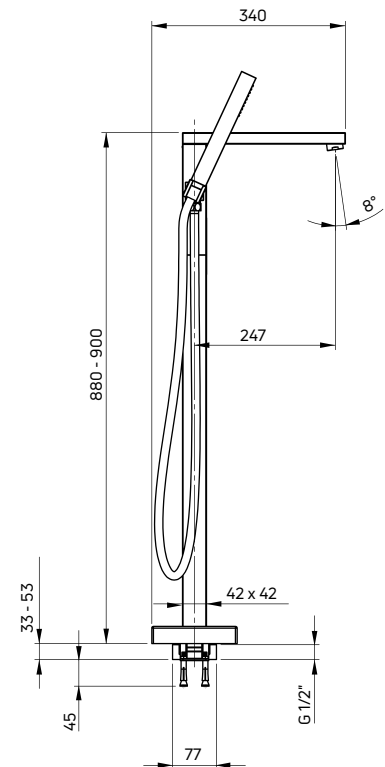

CERAMICZNY MECHANICZNY PRZEŁĄCZNIK FUNKCJI
/ MECHANICAL CERAMIC SHOWER DIVERTER