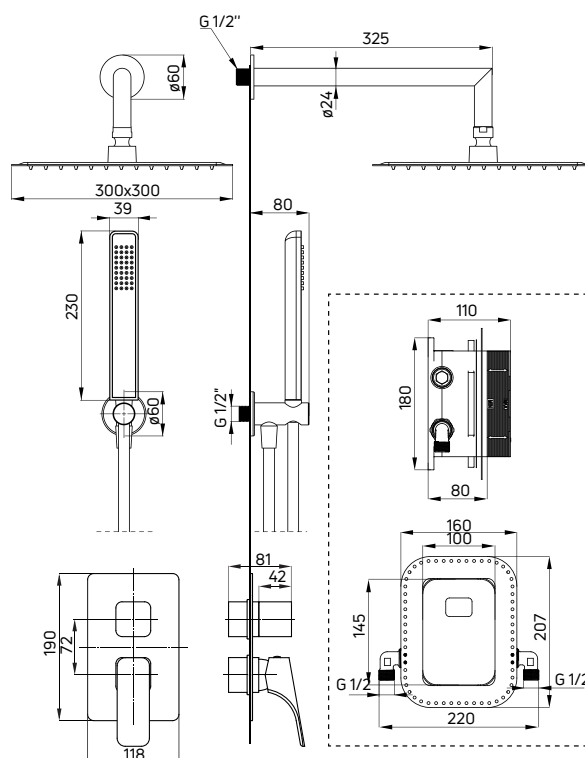

KOD / CODE	EAN	WYKOŃCZENIE / FINISH
BXYZ0QHM	5908212084861	chrom / chrome