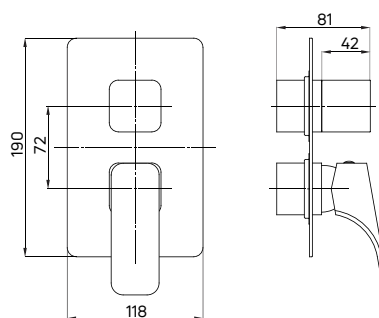

HIACYNT

Bateria natryskowa ścienna jednouchwytywa

- Głowica ceramiczna 35 mm
- Klasa przepływu B - 19,8-25,2 l/min
- Grupa akustyczna I - do 20 dB

Shower tap wall-mounted, single-handle

- 35 mm ceramic cartridge
- Flow class B - 19,8-25,2 l/min
- Acoustic group I - up to 20 dB

KOD / CODE	EAN	WYKOŃCZENIE / FINISH
BQH A40M	5908212085004	○ bianco

HIACYNT

Element zewnętrzny do BOXa mieszaczowego (BXY X44M)

- Mosiężna rozeta

External element for mixer BOX (BXY X44M)

- Brass rosette

KOD / CODE	EAN	WYKOŃCZENIE / FINISH
BXY AQHM	5908212094907	○ bianco

Element zewnętrzny do BOXa termostatycznego (BXY X44T)

- Mosiężna rozeta

External element for thermostatic BOX (BXY X44T)

- Brass rosette

KOD / CODE	EAN	WYKOŃCZENIE / FINISH
BXY AECT	5908212086872	○ bianco