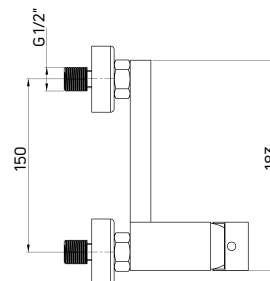

ANEMON BIS

Bateria natryskowa ścienna jednouchwytywa

- Głowica ceramiczna 35 mm
- Klasa przepływu B - 19,8-25,2 l/min
- Grupa akustyczna I - do 20 dB

Shower tap wall-mounted, single-handle

- 35 mm ceramic cartridge
- Flow class B - 19,8-25,2 l/min
- Acoustic group I - up to 20 dB

KOD / CODE	EAN	WYKOŃCZENIE / FINISH
BBZ N40M	5908212086759	● nero

ANEMON BIS

Element zewnętrzny do BOXa mieszającego (BXY X44M)

- Mosiężna rozeta

External element for mixer BOX (BXY X44M)

- Brass rosette

KOD / CODE	EAN	WYKOŃCZENIE / FINISH
BXY NBZM	5908212084656	● nero

Element zewnętrzny do BOXa termostatycznego (BXY X44T)

- Mosiężna rozeta

External element for thermostatic BOX (BXY X44T)

- Brass rosette

KOD / CODE	EAN	WYKOŃCZENIE / FINISH
BXY NEAT	5908212079454	● nero