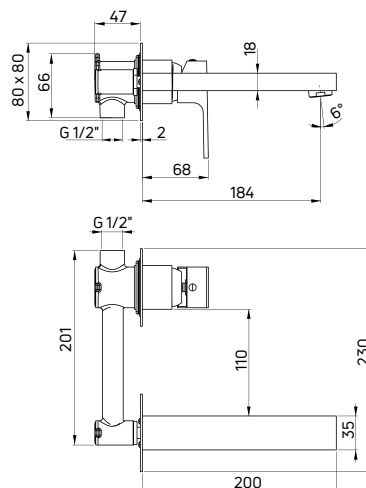

KOD / CODE	EAN	WYKOŃCZENIE / FINISH
BCZ 054L	5908212099957	chrom / chrome