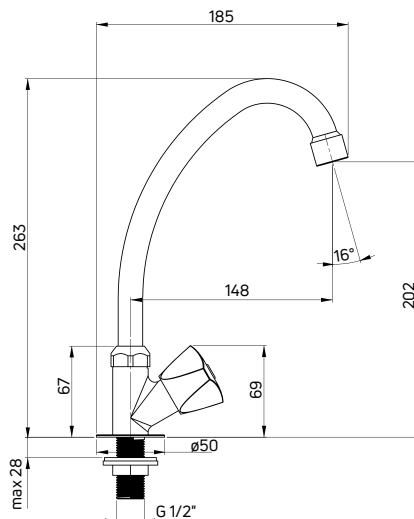

KOD / CODE	EAN	WYKOŃCZENIE / FINISH
BEZ 026L	5907650873655	chrom / chrome