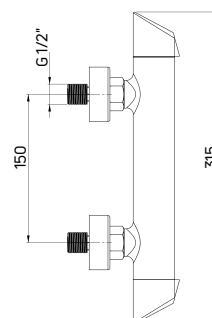

KOD / CODE	EAN	WYKOŃCZENIE / FINISH
BQA N40M	5908212074169	● nero