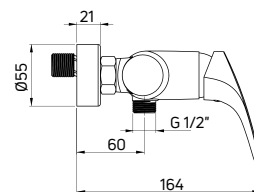

KOD / CODE	EAN	WYKOŃCZENIE / FINISH
BCY 040M	5907650802839	chrom / chrome