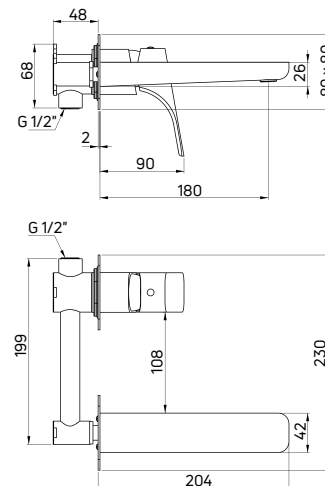

KOD / CODE	EAN	WYKOŃCZENIE / FINISH
BQH 054L	5908212075708	chrom / chrome