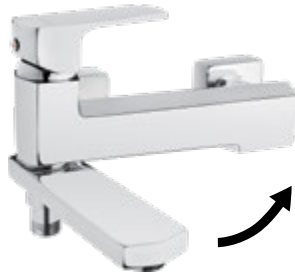

MARUNA

Bateria wannowa
ścienna jednouchwytnowa ze składaną wylewką

- Głowica ceramiczna 35 mm
- Ruchomy aerator
- Klasa przepływu S - 15-19,8 l/min
- Grupa akustyczna II - do 30 dB
- Składana wylewka pełni jednocześnie funkcję przełącznika natrysku

Bath tap
wall-mounted, single-handle with foldable spout

- 35 mm ceramic cartridge
- Movable aerator
- Flow class S - 15-19,8 l/min
- Acoustic group II - up to 30 dB
- Foldable spout also works as a diverter