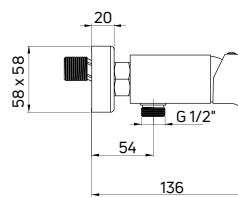

ANEMON BIS

Bateria natryskowa ścienna jednouchwytywa

- Głowica ceramiczna 35 mm
- Klasa przepływu B - 19,8-25,2 l/min
- Grupa akustyczna I - do 20 dB

Shower tap wall-mounted, single-handle

- 35 mm ceramic cartridge
- Flow class B - 19,8-25,2 l/min
- Acoustic group I - up to 20 dB

KOD / CODE	EAN	WYKOŃCZENIE / FINISH
BBZ N40M	5908212086759	● nero

ANEMON BIS

Element zewnętrzny do BOXa mieszającego (BXY X44M)

- Mosiężna rozeta

External element for mixer BOX (BXY X44M)

- Brass rosette

KOD / CODE	EAN	WYKOŃCZENIE / FINISH
BXY NBZM	5908212084656	● nero

Element zewnętrzny do BOXa termostatycznego (BXY X44T)

- Mosiężna rozeta

External element for thermostatic BOX (BXY X44T)

- Brass rosette

KOD / CODE	EAN	WYKOŃCZENIE / FINISH
BXY NEAT	5908212079454	● nero