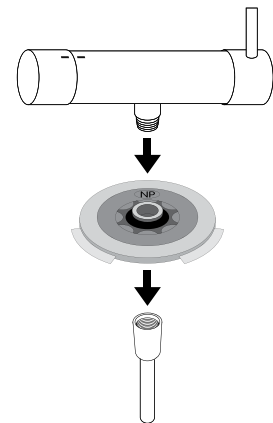

- Gwint 1/2"

Water flow reducer
orifice reducing the water flow to
6 l/min

- 1/2" thread

| KOD / CODE | EAN |
|------------|---------------|
| XPC00BUZ6 | 5908212078167 |

DEANTE

Zaworek zwrotny
do węży natryskowych