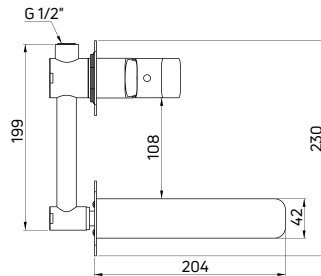

HIACYNT

Bateria umywalkowa podtynkowa jednouchwytkowa

- Głowica ceramiczna 35 mm
- Ruchomy aerator
- Klasa przepływu Z - 4-9 l/min
- Grupa akustyczna I - do 20 dB
- Mosiężna rozeta

Washbasin tap concealed, single-handle

- 35 mm ceramic cartridge
- Movable aerator
- Flow class Z - 4-9 l/min
- Acoustic group I - up to 20 dB
- Brass rosette

KOD / CODE	EAN	WYKOŃCZENIE / FINISH
BQH N54L	5908212078013	● nero

HIACYNT

Bateria bidetowa stojąca jednouchwytkowa

- Głowica ceramiczna 35 mm
- Korek click-clack okrągły z przelewem
- Klasa przepływu A - 9-15 l/min
- Grupa akustyczna I - do 20 dB
- Wężyki 45 cm

Bidet tap deck-mounted, single-handle

- 35 mm ceramic cartridge
- Click-clack plug, round with overflow
- Flow class A - 9-15 l/min
- Acoustic group I - up to 20 dB
- 45 cm supply hoses

KOD / CODE	EAN	WYKOŃCZENIE / FINISH
BQH N31M	5908212074244	● nero

HIACYNT

Bateria wannowa ścienna jednouchwytkowa

- Głowica ceramiczna 35 mm
- Ruchomy aerator
- Klasa przepływu S - 15-19,8 l/min
- Grupa akustyczna I - do 20 dB
- Przetątnik funkcji: ciśnieniowy z blokadą

Bath tap wall-mounted, single-handle

- 35 mm ceramic cartridge
- Movable aerator
- Flow class S - 15-19,8 l/min
- Acoustic group I - up to 20 dB
- Shower diverter: pressure with lock

KOD / CODE	EAN	WYKOŃCZENIE / FINISH
BQH N10M	5908212074220	● nero