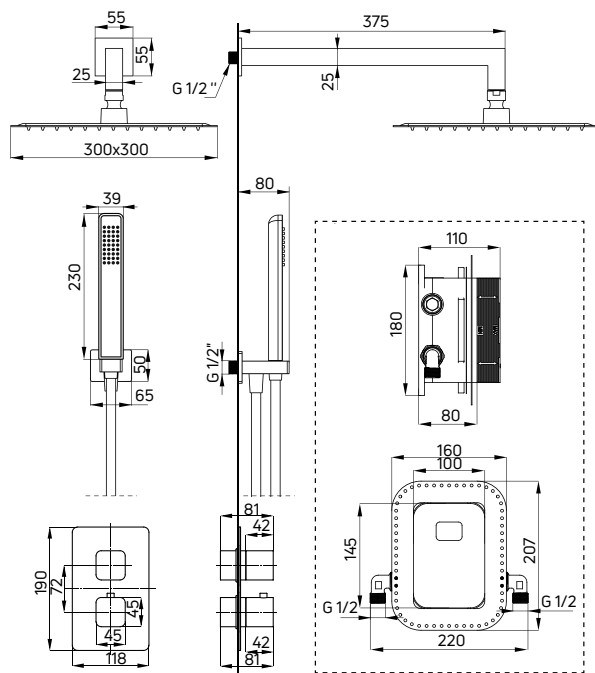

Shower set concealed with a thermostatic BOX

- Concealed thermostatic BOX with shower switch (BXY X44T)
- Thermostatic BOX component (BXY NECT)
- Wall-mounted shower arm (NAC N46K)
- Steel overhead shower (NAC 209K)
- 1-function hand shower (XDCH2SLZ1)
- Shower hose, 150 cm (XNCH0PLD1)
- Connection with hand shower holder (NAC N53K)