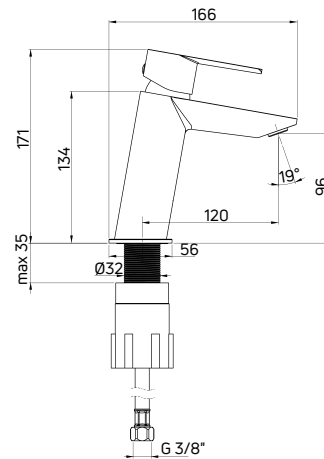

AGAWA

Bateria umywalkowa stojąca jednouchwytowa

- Głowica ceramiczna 35 mm
- Ruchomy aerator
- Klasa przepływu Z - 4-9 l/min
- Grupa akustyczna I - do 20 dB
- Wężyki 45 cm

Washbasin tap deck-mounted, single-handle

- 35 mm ceramic cartridge
- Movable aerator
- Flow class Z - 4-9 l/min
- Acoustic group I - up to 20 dB
- 45 cm supply hoses