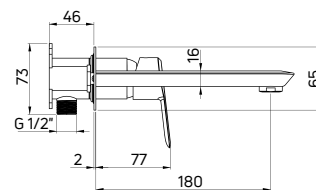

Washbasin tap
 concealed, single-handle

- 35 mm ceramic cartridge
- Flow class Z - 4-9 l/min
- Acoustic group I - up to 20 dB
- Silicone aerator
- Brass rosette

| KOD / CODE | EAN | WYKOŃCZENIE / FINISH |
|------------|---------------|--|
| BQA D54L | 5908212092118 |  titanium |