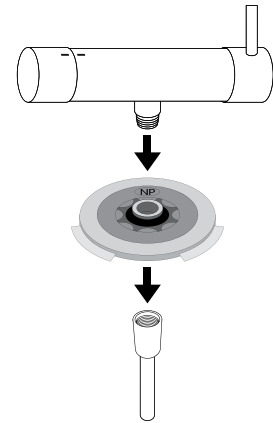

Reduktor przepływu wody
kryza redukująca przepływ wody
do 5 l/min

- Gwint 1/2"

Water flow reducer
orifice reducing the water flow
to 5 l/min

- 1/2" thread

KOD / CODE	EAN
XPC00BUZ5	5908212075647