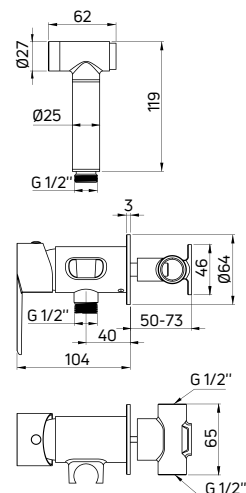

Bidet tap
concealed, single-handle
with bidetta-type hand shower

- 35 mm ceramic cartridge
- Flow class Z - 4-9 l/min
- Acoustic group II - up to 30 dB
- Backflow valves included
- 150 cm shower hose
- Bidetta-type hand shower with start-stop switch and COOL OUT function (does not heat up during use)

KOD / CODE	EAN	WYKOŃCZENIE / FINISH
BQG 034M	5907650879718	chrom / chrome