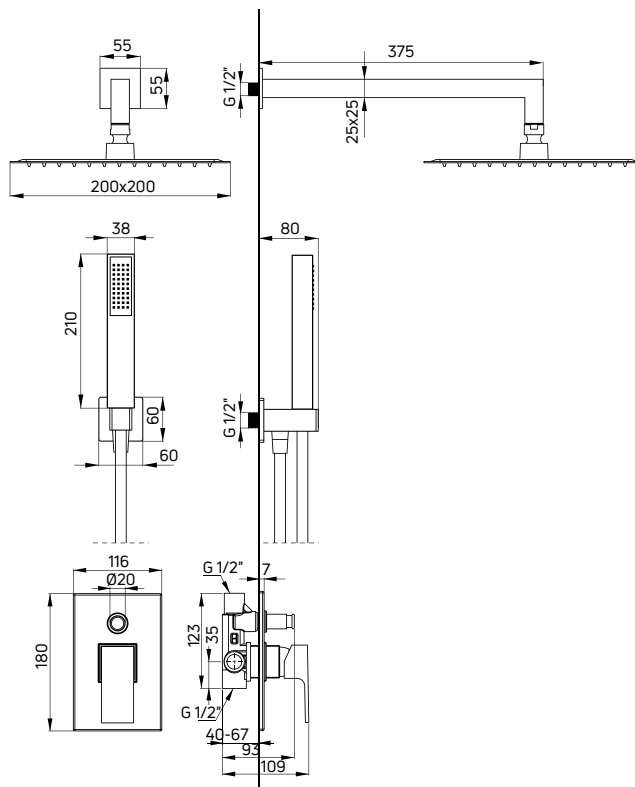

Shower set concealed

- Mixer tap with shower switch (BCZ 044P)
- Wall-mounted shower arm (NAC 046K)
- Steel overhead shower (NAC 005K)
- 1-function hand shower (NOQ 051S)
- Stainless steel extensible shower hose, 150 cm (NDA 151W)
- Connection with hand shower holder (NAC 052K)