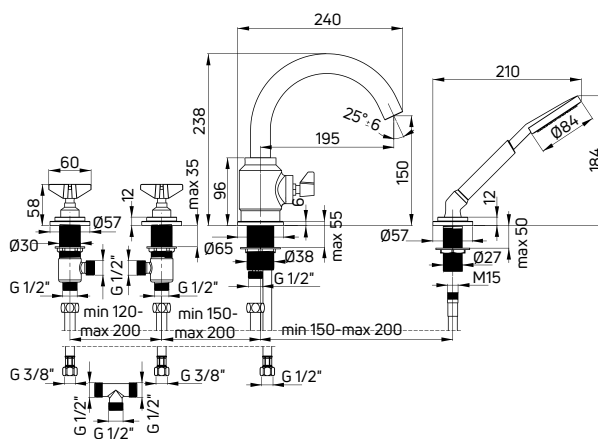

KOD / CODE	EAN	WYKOŃCZENIE / FINISH
BQT 014D	5908212075951	chrom / chrome