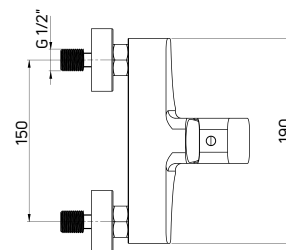

Shower tap wall-mounted, single-handle

- 35 mm ceramic cartridge
- Flow class B - 19,8-25,2 l/min
- Acoustic group I - up to 20 dB

| KOD / CODE | EAN | WYKOŃCZENIE / FINISH |
|------------|---------------|----------------------|
| BQH N40M | 5908212074237 | ● nero |