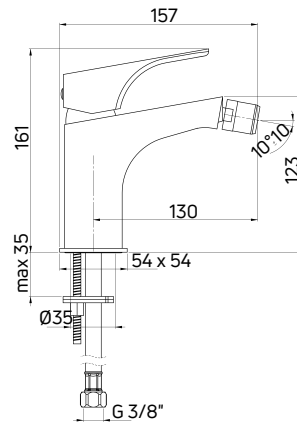

HIACYNT

Bateria umywalkowa podtynkowa jednouchwytkowa

- Głowica ceramiczna 35 mm
- Ruchomy aerator
- Klasa przepływu Z - 4-9 l/min
- Grupa akustyczna I - do 20 dB
- Mosiężna rozeta

Washbasin tap concealed, single-handle

- 35 mm ceramic cartridge
- Movable aerator
- Flow class Z - 4-9 l/min
- Acoustic group I - up to 20 dB
- Brass rosette

KOD / CODE	EAN	WYKOŃCZENIE / FINISH
BQH N54L	5908212078013	● nero

HIACYNT

Bateria bidetowa stojąca jednouchwytkowa

- Głowica ceramiczna 35 mm
- Korek click-clack okrągły z przelewem
- Klasa przepływu A - 9-15 l/min
- Grupa akustyczna I - do 20 dB
- Wężyki 45 cm

Bidet tap deck-mounted, single-handle

- 35 mm ceramic cartridge
- Click-clack plug, round with overflow
- Flow class A - 9-15 l/min
- Acoustic group I - up to 20 dB
- 45 cm supply hoses

KOD / CODE	EAN	WYKOŃCZENIE / FINISH
BQH N31M	5908212074244	● nero

HIACYNT

Bateria wannowa ścienna jednouchwytkowa

- Głowica ceramiczna 35 mm
- Ruchomy aerator
- Klasa przepływu S - 15-19,8 l/min
- Grupa akustyczna I - do 20 dB
- Przetątnik funkcji: ciśnieniowy z blokadą

Bath tap wall-mounted, single-handle

- 35 mm ceramic cartridge
- Movable aerator
- Flow class S - 15-19,8 l/min
- Acoustic group I - up to 20 dB
- Shower diverter: pressure with lock

KOD / CODE	EAN	WYKOŃCZENIE / FINISH
BQH N10M	5908212074220	● nero