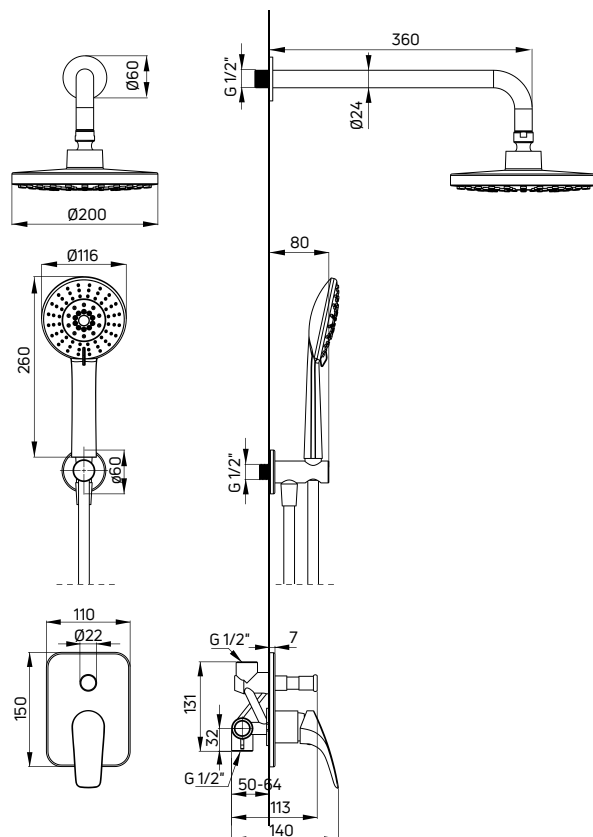

AVIS

Bateria natryskowa
podtynkowa jednouchwytywa
z przełącznikiem natrysku

- Głowica ceramiczna 35 mm
- Klasa przepływu S - 15-19,8 l/min
- Grupa akustyczna I - do 20 dB
- Przełącznik funkcji: ciśnieniowy z blokadą

Shower tap
concealed, single-handle with shower
diverter

- 35 mm ceramic cartridge
- Flow class S - 15-19,8 l/min
- Acoustic group I - up to 20 dB
- Function switch: pressure with lock

KOD / CODE	EAN	WYKOŃCZENIE / FINISH
BGV 044P	5908212099810	chrom / chrome

AVIS

Komplet natryskowy
podtynkowy

- Bateria mieszcząca z przełącznikiem natrysku (BGV 044P)
- Wylewka ścienna natryskowa (NAC 047K)
- 2-funkcyjna głowica natryskowa (NAC 03EK)
- 5-funkcyjna słuchawka natryskowa
- Wąż natryskowy stalowy rozciągliwy, 150 cm (NDA 051W)
- Przyłącze z uchwytem na słuchawkę (NAC 051K)

Shower set
concealed

- Mixer tap with shower switch (BGV 044P)
- Wall-mounted shower arm (NAC 047K)
- 2-function overhead shower (NAC 03EK)
- 5-function hand shower
- Stainless steel extensible shower hose, 150 cm (NDA 051W)
- Connection with hand shower holder (NAC 051K)

2x

KOD / CODE	EAN	WYKOŃCZENIE / FINISH
NAC 09KP	5908212085646	chrom / chrome