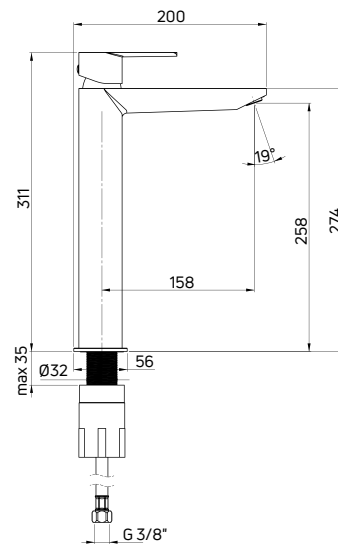

AGAWA

Bateria umywalkowa stojąca jednouchwytowa

- Głowica ceramiczna 35 mm
- Ruchomy aerator
- Klasa przepływu Z - 4-9 l/min
- Grupa akustyczna I - do 20 dB
- Wężyki 45 cm

Washbasin tap deck-mounted, single-handle

- 35 mm ceramic cartridge
- Movable aerator
- Flow class Z - 4-9 l/min
- Acoustic group I - up to 20 dB
- 45 cm supply hoses

KOD / CODE	EAN	WYKOŃCZENIE / FINISH
BQG 020M	05907650873679	chrom / chrome

AGAWA

Bateria umywalkowa stojąca jednouchwytowa wysoka

- Głowica ceramiczna 35 mm
- Ruchomy aerator
- Klasa przepływu Z - 4-9 l/min
- Grupa akustyczna I - do 20 dB
- Wężyki 45 cm

Washbasin tap deck-mounted, single-handle, tall

- 35 mm ceramic cartridge
- Movable aerator
- Flow class Z - 4-9 l/min
- Acoustic group I - up to 20 dB
- 45 cm supply hoses

KOD / CODE	EAN	WYKOŃCZENIE / FINISH
BQG 020K	05907650873686	chrom / chrome

AGAWA

Bateria umywalkowa podtynkowa jednouchwytowa

- Głowica ceramiczna 35 mm
- Ruchomy aerator
- Klasa przepływu Z - 4-9 l/min
- Grupa akustyczna I - do 20 dB
- Mosiężna rozeta

Washbasin tap concealed, single-handle

- 35 mm ceramic cartridge
- Movable aerator
- Flow class Z - 4-9 l/min
- Acoustic group I - up to 20 dB
- Brass rosette

KOD / CODE	EAN	WYKOŃCZENIE / FINISH
BQG 054L	5908212083529	chrom / chrome