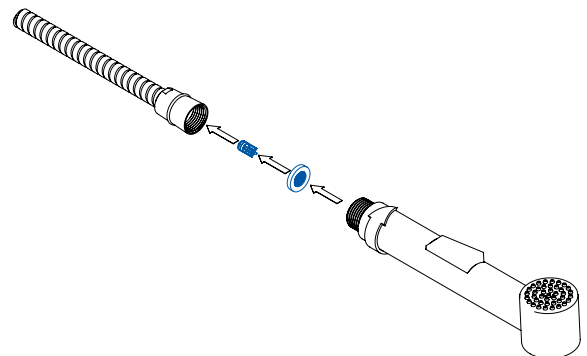

DEANTE

Zaworek zwrotny
do węży natryskowych

- Z uszczelką i sitkiem
- Zapobiega cofaniu się wody

Backflow valve
for shower hoses

- With gasket and strainer
- Prevents water backflow