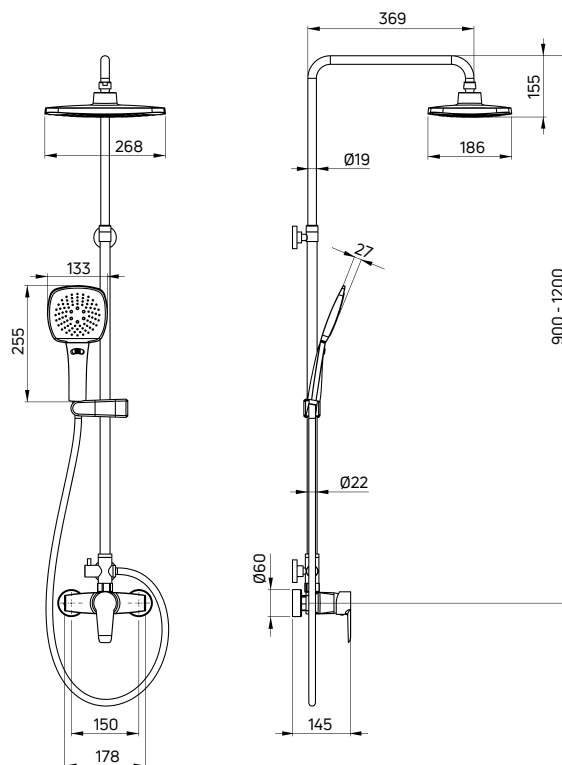

Shower column with mixer tap

- Sliding bar with adjustable height 900-1200 mm
- Chrome-plated overhead shower, 2-function
- 3-function hand shower
- Steel shower hose 150 cm
- 40 mm ceramic cartridge
- Adjustable height and slope angle of the hand shower

KOD / CODE	EAN	WYKOŃCZENIE / FINISH
NAC 01EM	5908212053409	chrom / chrome