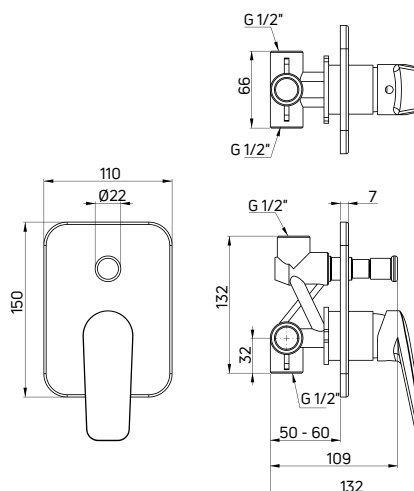

Shower tap concealed, single-handle with shower diverter

- 35 mm ceramic cartridge
- Flow class S - 15-19,8 l/min
- Acoustic group II - up to 30 dB
- Function switch: pressure with lock

KOD / CODE	EAN	WYKOŃCZENIE / FINISH
BCN 044P	5908212048450	chrom / chrome