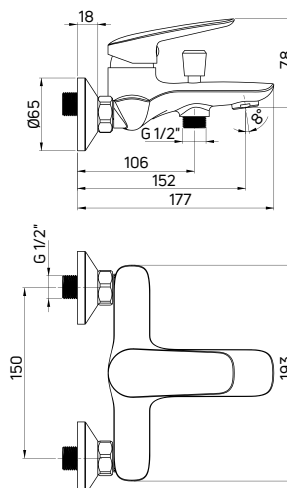

KOD / CODE	EAN	WYKOŃCZENIE / FINISH
BCN 010M	5908212018255	chrom / chrome