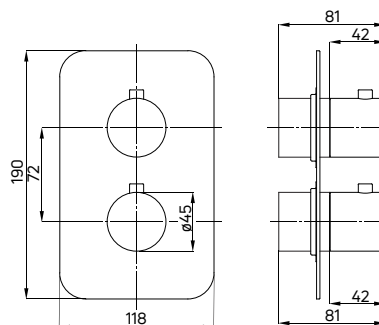

- Mosiężna rozeta

- Brass rosette