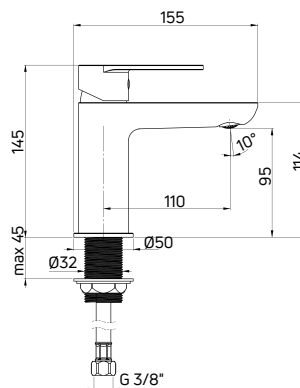

ALPINIA

Bateria umywalkowa stojąca jednouchwytywa

- Głowica ceramiczna 35 mm
- Klasa przepływu Z - 4-9 l/min
- Grupa akustyczna I - do 20 dB
- Wężyki 45 cm

Washbasin tap deck-mounted, single-handle

- 35 mm ceramic cartridge
- Flow class Z - 4-9 l/min
- Acoustic group I - up to 20 dB
- 45 cm supply hoses