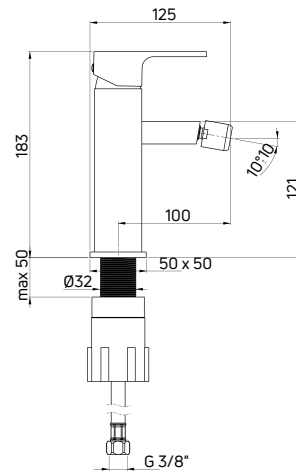

ANEMON BIS

Bateria bidetowa stojąca jednouchwytyowa

- Głowica ceramiczna 35 mm
- Korek click-clack kwadratowy z przelewem
- Klasa przepływu A - 9-15 l/min
- Grupa akustyczna I - do 20 dB
- Wężyki 45 cm

Bidet tap deck-mounted, single-handle

- 35 mm ceramic cartridge
- Click-clack plug, square with overflow
- Flow class A - 9-15 l/min
- Acoustic group I - up to 20 dB
- 45 cm supply hoses