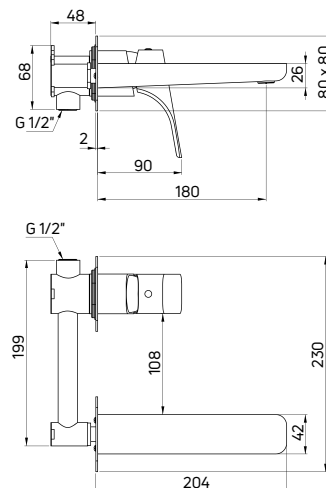

KOD / CODE	EAN	WYKOŃCZENIE / FINISH
BQH A54L	5908212095447	○ bianco