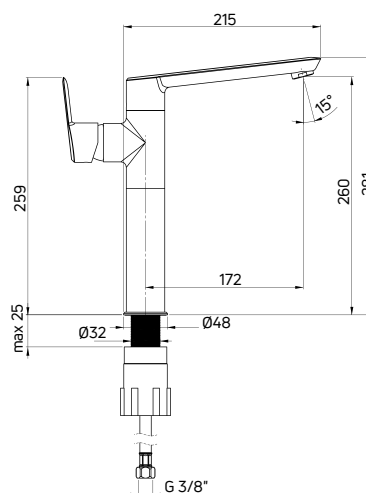

ARNIKA

Bateria umywalkowa stojąca jednouchwytywa

- Głowica ceramiczna 35 mm
- Korek click-clack okrągły z przelewem
- Klasa przepływu Z - 4-9 l/min
- Grupa akustyczna I - do 20 dB
- Wężyki 45 cm
- Silikonowy aerator

Washbasin tap deck-mounted, single-handle

- 35 mm ceramic cartridge
- Click-clack plug, round with overflow
- Flow class Z - 4-9 l/min
- Acoustic group I - up to 20 dB
- 45 cm supply hoses
- Silicone aerator

KOD / CODE	EAN	WYKOŃCZENIE / FINISH
BQA 021M	5908212053249	chrom / chrome

ARNIKA

Bateria umywalkowa stojąca jednouchwytywa wysoka

- Głowica ceramiczna 35 mm
- Korek click-clack okrągły bez przelewu
- Obrotowa wylewka
- Klasa przepływu A - 9-15 l/min
- Grupa akustyczna I - do 20 dB
- Wężyki 45 cm
- Silikonowy aerator

Washbasin tap deck-mounted, single-handle, tall

- 35 mm ceramic cartridge
- Click-clack plug, round without overflow
- Swivel spout
- Flow class A - 9-15 l/min
- Acoustic group I - up to 20 dB
- 45 cm supply hoses
- Silicone aerator

KOD / CODE	EAN	WYKOŃCZENIE / FINISH
BQA 021K	5908212085462	chrom / chrome

ARNIKA

Bateria umywalkowa stojąca jednouchwytywa z wylewką U

- Głowica ceramiczna 35 mm
- Korek click-clack okrągły z przelewem
- Obrotowa wylewka
- Klasa przepływu S - 15-19,8 l/min
- Grupa akustyczna I - do 20 dB
- Wężyki 45 cm
- Silikonowy aerator

Washbasin tap deck-mounted, single-handle with U-shaped spout

- 35 mm ceramic cartridge
- Click-clack plug, round with overflow
- Swivel spout
- Flow class S - 15-19,8 l/min
- Acoustic group I - up to 20 dB
- 45 cm supply hoses
- Silicone aerator

KOD / CODE	EAN	WYKOŃCZENIE / FINISH
BQA 024M	5908212097687	chrom / chrome