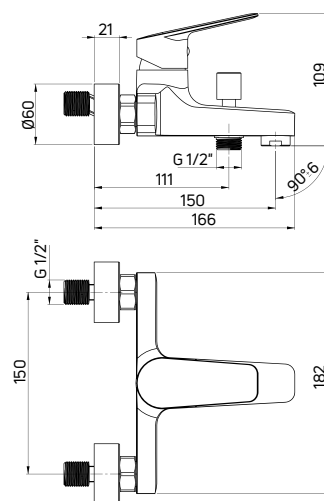

KOD / CODE	EAN	WYKOŃCZENIE / FINISH
BGJ N10M	5908212087121	● nero