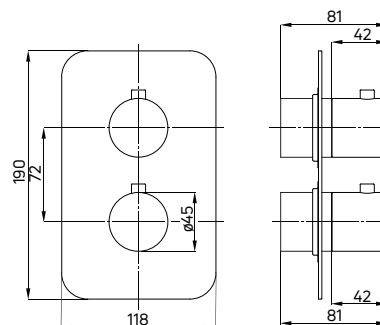

External element for thermostatic BOX (BXY X44T)

- Brass rosette

KOD / CODE	EAN	WYKOŃCZENIE / FINISH
BXY 0EBT	5908212079393	chrom / chrome