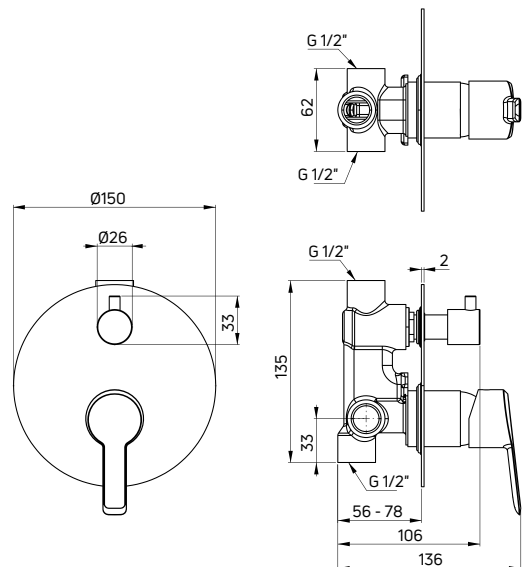

Element zewnętrzny
do BOXa termostatycznego
(BXY X44T)

- Mosiężna rozeta

External element
for thermostatic BOX
(BXY X44T)

- Brass rosette

KOD / CODE	EAN	WYKOŃCZENIE / FINISH
BXY 0EBT	5908212079393	chrom / chrome

ARNIKA

Bateria natryskowa
podtynkowa jednouchwytywa bez
przetęcznika natrysku

- Głowica ceramiczna 35 mm
- Klasa przepływu S - 15-19,8 l/min
- Grupa akustyczna I - do 20 dB
- Mosiężna rozeta

Shower tap
concealed, single-handle without
shower diverter

- 35 mm ceramic cartridge
- Flow class S - 15-19,8 l/min
- Acoustic group I - up to 20 dB
- Brass rosette

KOD / CODE	EAN	WYKOŃCZENIE / FINISH
BQA 044L	5908212074268	chrom / chrome

ARNIKA

Bateria natryskowa
podtynkowa jednouchwytywa
z przetęcznikiem natrysku

- Głowica ceramiczna 35 mm
- Klasa przepływu S - 15-19,8 l/min
- Grupa akustyczna I - do 20 dB
- Mosiężna rozeta

Shower tap
concealed, single-handle with shower
diverter

- 35 mm ceramic cartridge
- Flow class S - 15-19,8 l/min
- Acoustic group I - up to 20 dB
- Brass rosette

KOD / CODE	EAN	WYKOŃCZENIE / FINISH
BQA 044P	5908212074275	chrom / chrome