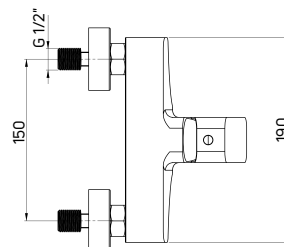

Shower tap wall-mounted, single-handle

- 35 mm ceramic cartridge
- Flow class B - 19,8-25,2 l/min
- Acoustic group I - up to 20 dB

| KOD / CODE | EAN | WYKOŃCZENIE / FINISH |
|------------|---------------|----------------------|
| BQH 040M | 5908212031032 | chrom / chrome |