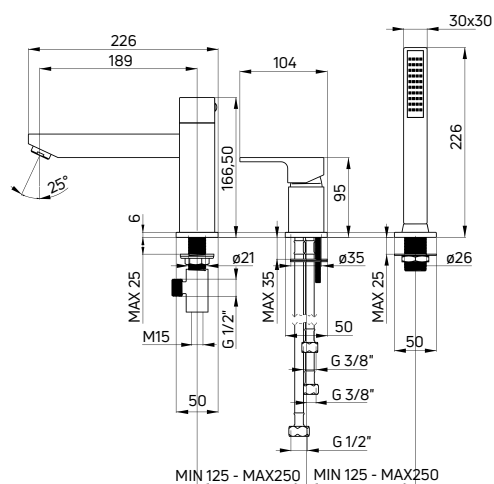

ANEMON BIS

Bateria wannowa ścienna jednochwytnowa

- Głowica ceramiczna 35 mm
- Klasa przepływu A - 9-15 l/min
- Grupa akustyczna I - do 20 dB

Bath tap wall-mounted, single-handle

- 35 mm ceramic cartridge
- Flow class A - 9-15 l/min
- Acoustic group I - up to 20 dB

KOD / CODE	EAN	WYKOŃCZENIE / FINISH
BCZ 010M	5908212019177	chrom / chrome

ANEMON BIS

Bateria wannowa 3-otworowa mieszaczowa jednochwytnowa

- Głowica ceramiczna 35 mm
- Klasa przepływu A - 9-15 l/min
- Grupa akustyczna II - do 30 dB

Bath tap 3-hole, single-handle

- 35 mm ceramic cartridge
- Flow class A - 9-15 l/min
- Acoustic group II - up to 30 dB

KOD / CODE	EAN	WYKOŃCZENIE / FINISH
BCZ 013M	5908212034125	chrom / chrome

ANEMON BIS

Bateria natryskowa ścienna jednochwytnowa

- Głowica ceramiczna 35 mm
- Klasa przepływu B - 19,8-25,2 l/min
- Grupa akustyczna I - do 20 dB

Shower tap wall-mounted, single-handle

- 35 mm ceramic cartridge
- Flow class B - 19,8-25,2 l/min
- Acoustic group I - up to 20 dB

KOD / CODE	EAN	WYKOŃCZENIE / FINISH
BCZ 040M	5908212019207	chrom / chrome