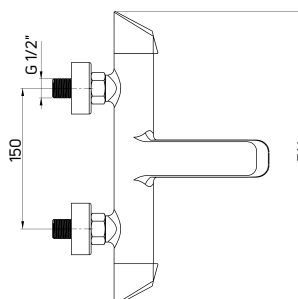

KOD / CODE	EAN	WYKOŃCZENIE / FINISH
BQA N10M	5908212074138	● nero