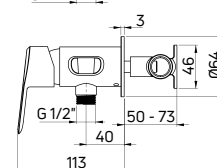

KOD / CODE	EAN	WYKOŃCZENIE / FINISH
BQA 034M	5908212075869	chrom / chrome