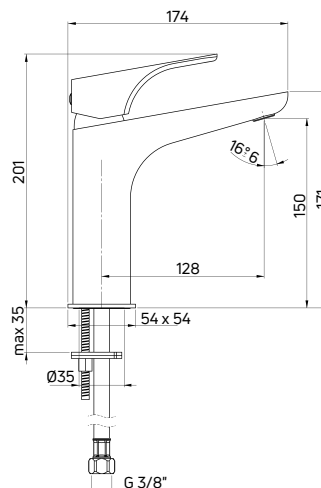

KOD / CODE	EAN	WYKOŃCZENIE / FINISH
BQH N21K	5908212074213	nero