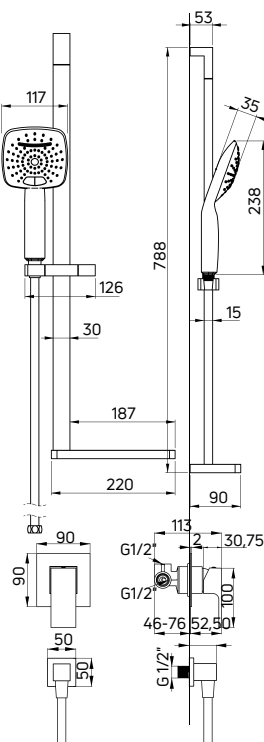

ANEMON BIS

ZAWIERA ELEMENT PODTYNKOWY / CONCEALED ELEMENT INCLUDED

KOD / CODE	EAN	WYKOŃCZENIE / FINISH
NAC 09AP	5908212035238	chrom / chrome

Komplet natryskowy podtynkowy

- Bateria mieszaczowa z przetącznikiem funkcji (BCZ 044P)
- Wylewka ścienna natryskowa (NAC 046K)
- Stałowa głowica natryskowa (NAC 005K)
- 1-funkcyjna słuchawka natryskowa (NOQ 051S)
- Wąż natryskowy stalowy rozciągliwy 150 cm (NDA 151W)
- Przyłącze z uchwytem na słuchawkę (NAC 052K)

Shower set concealed

- Mixer tap with shower switch (BCZ 044P)
- Wall-mounted shower arm (NAC 046K)
- Steel overhead shower (NAC 005K)
- 1-function hand shower (NOQ 051S)
- Stainless steel extensible shower hose, 150 cm (NDA 151W)
- Connection with hand shower holder (NAC 052K)

! SZCZEGÓLNE INFORMACJE O POSZCZEGÓLNYCH ELEMENTACH ZNAJDUJĄ SIĘ W ROZDZIALE **PRODUKTY UZUPEŁNIAJĄCE**

DETAILED INFORMATION ON INDIVIDUAL ELEMENTS CAN BE FOUND IN **THE COMPLEMENTARY PRODUCTS CHAPTER**

ANEMON BIS

ZAWIERA ELEMENT PODTYNKOWY / CONCEALED ELEMENT INCLUDED

KOD / CODE	EAN	WYKOŃCZENIE / FINISH
NAC 09EP	5908212085592	chrom / chrome

Komplet natryskowy podtynkowy

- Bateria mieszaczowa bez przetącznika natrysku (BBZ 044L)
- 2-funkcyjny zestaw natryskowy (NCS 051K)
- Przyłącze do węża (NAC 055K)

Shower set concealed

- Mixing shower tap without shower switch (BBZ 044L)
- 2-function shower set (NCS 051K)
- Hose connector (NAC 055K)