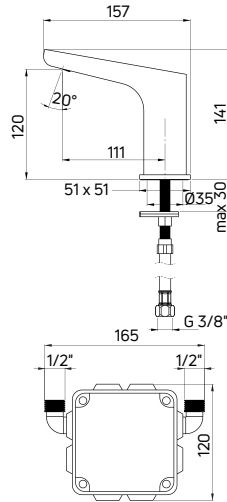

HIACYNT

Bateria umywalkowa sensorowa stojąca bez regulacji temperatury (4xAA)

- Klasa przepływu Z - 4-9 l/min
- Grupa akustyczna I - do 20 dB
- Ruchomy aerator
- Wężyki 45 cm
- Bateria bez regulacji temperatury
- Zasilanie - 4 baterie AA (LR6) 1,5V

Sensor Washbasin tap deck-mounted without temperature control (4xAA)

- Flow class Z - 4-9 l/min
- Acoustic group I - up to 20 dB
- Movable aerator
- 45 cm supply hoses
- No temperature control
- Power supply - 4 AA batteries (LR6) 1.5V

Alternatywny aerator zmniejszający przepływ / Alternative aerator to reduce flow

KOD / CODE	EAN	PRODUKT / PRODUCT
ABA24PS1	5908212060698	AERATOR 1,9 L/MIN
ABAZ4PS4	5908212070628	AERATOR 4,5 L/MIN

KOD / CODE	EAN	WYKOŃCZENIE / FINISH
BQH 028R	5908212089392	chrom / chrome

Przepływ przy zastosowaniu aeratorów / Flow with the use of aerators

HIACYNT

Bateria umywalkowa sensorowa stojąca bez regulacji temperatury (230V)

- Klasa przepływu Z - 4-9 l/min
- Grupa akustyczna I - do 20 dB
- Ruchomy aerator
- Wężyki 45 cm
- Bateria bez regulacji temperatury
- Zasilanie - zasilacz 230/6V
- Długość przewodu zasilającego: 200 cm

Sensor Washbasin tap deck-mounted without temperature control (230V)

- Flow class Z - 4-9 l/min
- Acoustic group I - up to 20 dB
- Movable aerator
- 45 cm supply hoses
- No temperature control
- Power supply - 230/6V adapter
- Power cord length: 200 cm

Alternatywny aerator zmniejszający przepływ / Alternative aerator to reduce flow

KOD / CODE	EAN	PRODUKT / PRODUCT
ABA24PS1	5908212060698	AERATOR 1,9 L/MIN
ABAZ4PS4	5908212070628	AERATOR 4,5 L/MIN

KOD / CODE	EAN	WYKOŃCZENIE / FINISH
BQH 028V	5908212089408	chrom / chrome

Przepływ przy zastosowaniu aeratorów / Flow with the use of aerators