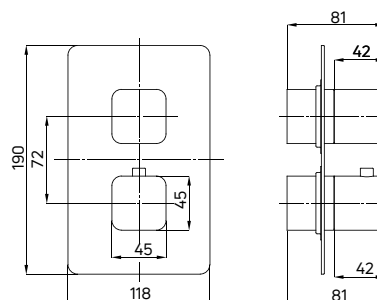

Element zewnętrzny do BOXa termostatycznego (BXY X44T)

External element for thermostatic BOX (BXY X44T)

- Mosiężna rozeta

- Brass rosette

KOD / CODE	EAN	WYKOŃCZENIE / FINISH
BXY NECT	5908212079492	● nero

HIACYNT

Deszczownia z baterią natryskową

- Drążek mosiężny o regulowanej wysokości 1100-1200 mm
- Stalowa głowica natryskowa
- 1-funkcyjna słuchawka natryskowa
- Wąż natryskowy Nero 150 cm
- Ceramiczna głowica baterii 35 mm
- Regulacja wysokości i kąta nachylenia słuchawki

Shower column with mixer tap

- Brass sliding bar with adjustable height 1100-1200 mm
- Steel overhead shower
- 1-function hand shower
- Nero shower hose 150 cm
- 35 mm ceramic cartridge
- Adjustable height and slope angle of the hand shower

KOD / CODE	EAN	WYKOŃCZENIE / FINISH
NAC N1QM	5908212076422	● nero