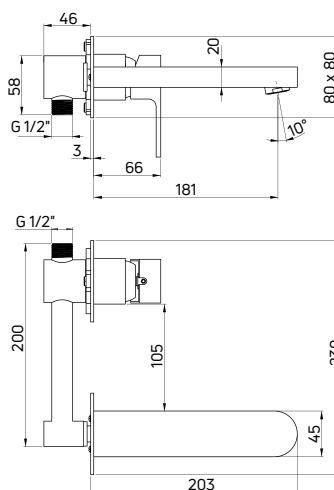

AZALIA

Bateria umywalkowa stojąca jednouchwytnowa

- Głowica ceramiczna 35 mm
- Korek click-clack okrągły z przelewem
- Klasa przepływu A - 9-15 l/min
- Grupa akustyczna I - do 20 dB
- Wężyki 45 cm

Washbasin tap deck-mounted, single-handle

- 35 mm ceramic cartridge
- Click-clack plug, round with overflow
- Flow class A - 9-15 l/min
- Acoustic group I - up to 20 dB
- 45 cm supply hoses

KOD / CODE	EAN	WYKOŃCZENIE / FINISH
BDA 021M	5908212004272	chrom / chrome

AZALIA

Bateria umywalkowa podtynkowa jednouchwytnowa

- Głowica ceramiczna 35 mm
- Klasa przepływu Z - 4-9 l/min
- Grupa akustyczna I - do 20 dB
- Mosiężna rozeta

Washbasin tap concealed, single-handle

- 35 mm ceramic cartridge
- Flow class Z - 4-9 l/min
- Acoustic group I - up to 20 dB
- Brass rosette

KOD / CODE	EAN	WYKOŃCZENIE / FINISH
BDA 054L	5908212045428	chrom / chrome

AZALIA

Bateria bidetowa stojąca jednouchwytnowa

- Głowica ceramiczna 35 mm
- Korek click-clack okrągły z przelewem
- Klasa przepływu A - 9-15 l/min
- Grupa akustyczna I - do 20 dB
- Wężyki 45 cm

Bidet tap deck-mounted, single-handle

- 35 mm ceramic cartridge
- Click-clack plug, round with overflow
- Flow class A - 9-15 l/min
- Acoustic group I - up to 20 dB
- 45 cm supply hoses

KOD / CODE	EAN	WYKOŃCZENIE / FINISH
BDA 031M	5908212004319	chrom / chrome