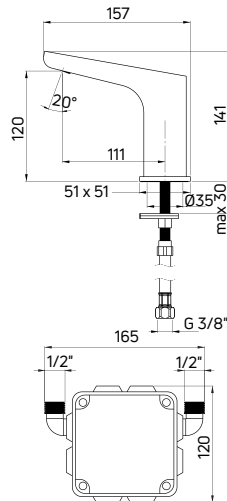

HIACYNT

Bateria umywalkowa sensorowa stojąca bez regulacji temperatury (4xAA)

- Klasa przepływu Z - 4-9 l/min
- Grupa akustyczna I - do 20 dB
- Ruchomy aerator
- Wężyki 45 cm
- Bateria bez regulacji temperatury
- Zasilanie - 4 baterie AA (LR6) 1,5V

Sensor Washbasin tap deck-mounted without temperature control (4xAA)

- Flow class Z - 4-9 l/min
- Acoustic group I - up to 20 dB
- Movable aerator
- 45 cm supply hoses
- No temperature control
- Power supply - 4 AA batteries (LR6) 1.5V

Alternatywny aerator zmniejszający przepływ / Alternative aerator to reduce flow

KOD / CODE	EAN	PRODUKT / PRODUCT
ABA24PS1	5908212060698	AERATOR 1,9 L/MIN
ABAZ4PS4	5908212070628	AERATOR 4,5 L/MIN

KOD / CODE	EAN	WYKOŃCZENIE / FINISH
BQH 028R	5908212089392	chrom / chrome

Przepływ przy zastosowaniu aeratorów / Flow with the use of aerators

HIACYNT

Bateria umywalkowa sensorowa stojąca bez regulacji temperatury (230V)

- Klasa przepływu Z - 4-9 l/min
- Grupa akustyczna I - do 20 dB
- Ruchomy aerator
- Wężyki 45 cm
- Bateria bez regulacji temperatury
- Zasilanie - zasilacz 230/6V
- Długość przewodu zasilającego: 200 cm

Sensor Washbasin tap deck-mounted without temperature control (230V)

- Flow class Z - 4-9 l/min
- Acoustic group I - up to 20 dB
- Movable aerator
- 45 cm supply hoses
- No temperature control
- Power supply - 230/6V adapter
- Power cord length: 200 cm

Alternatywny aerator zmniejszający przepływ / Alternative aerator to reduce flow

KOD / CODE	EAN	PRODUKT / PRODUCT
ABA24PS1	5908212060698	AERATOR 1,9 L/MIN
ABAZ4PS4	5908212070628	AERATOR 4,5 L/MIN

KOD / CODE	EAN	WYKOŃCZENIE / FINISH
BQH 028V	5908212089408	chrom / chrome

Przepływ przy zastosowaniu aeratorów / Flow with the use of aerators