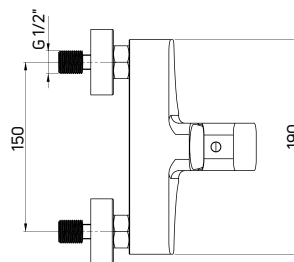

Shower tap wall-mounted, single-handle

- 35 mm ceramic cartridge
- Flow class B - 19,8-25,2 l/min
- Acoustic group I - up to 20 dB

| KOD / CODE | EAN | WYKOŃCZENIE / FINISH |
|------------|---------------|----------------------|
| BQH A40M | 5908212085004 | ○ bianco |