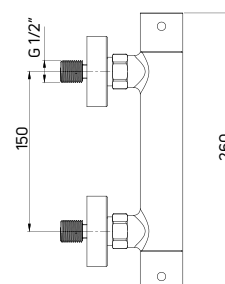

BEGONIA

Bateria wannowa ścienna termostatyczna

- Głowica termostatyczna
- Klasa przepływu B - 19,8-25,2 l/min
- Grupa akustyczna II - do 30 dB
- Bateria wyposażona w zawory zwrotne
- Blokada temperatury 38°C
- Pokrętko z eko-blokadą, ograniczającą przepływ
- Przetłącznik funkcji: ciśnieniowy z blokadą

Bath tap wall-mounted, thermostatic

- Thermostatic valve
- Flow class B - 19,8-25,2 l/min
- Acoustic group II - up to 30 dB
- Backflow valves included
- Temperature lock at 38°C
- Knob with eco-lock which reduces water flow
- Function switch: pressure with lock

KOD / CODE	EAN	WYKOŃCZENIE / FINISH
BCB 01BT	5908212016886	chrom / chrome

BEGONIA

Bateria natryskowa ścienna termostatyczna

- Głowica termostatyczna
- Klasa przepływu B - 19,8-25,2 l/min
- Grupa akustyczna II - do 30 dB
- Bateria wyposażona w zawory zwrotne
- Blokada temperatury 38°C
- Pokrętko z eko-blokadą, ograniczającą przepływ

Shower tap wall-mounted, thermostatic

- Thermostatic valve
- Flow class B - 19,8-25,2 l/min
- Acoustic group II - up to 30 dB
- Backflow valves included
- Temperature lock at 38°C
- Knob with eco-lock which reduces water flow

KOD / CODE	EAN	WYKOŃCZENIE / FINISH
BCB 04AT	5908212016893	chrom / chrome

BEGONIA

Bateria natryskowa ścienna termostatyczna

- Głowica termostatyczna
- Klasa przepływu B - 19,8-25,2 l/min
- Grupa akustyczna II - do 30 dB
- bateria wyposażona w zawory zwrotne
- Blokada temperatury 38°C
- Pokrętko z eko-blokadą, ograniczającą przepływ

Shower tap wall-mounted, thermostatic

- Thermostatic valve
- Flow class B - 19,8-25,2 l/min
- Acoustic group II - up to 30 dB
- backflow valves included
- Temperature lock at 38°C
- Knob with eco-lock which reduces water flow

KOD / CODE	EAN	WYKOŃCZENIE / FINISH
BCB 04BT	5908212016879	chrom / chrome