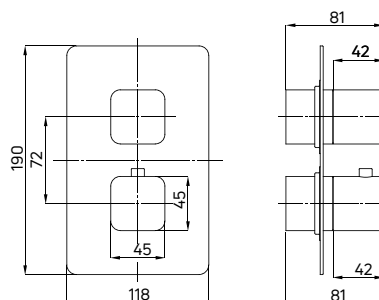

KOD / CODE	EAN	WYKOŃCZENIE / FINISH
BXY AECT	5908212086872	○ bianco