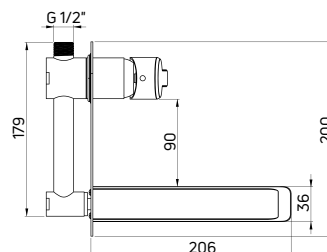

KOD / CODE	EAN	WYKOŃCZENIE / FINISH
BQA 054L	5908212075524	chrom / chrome