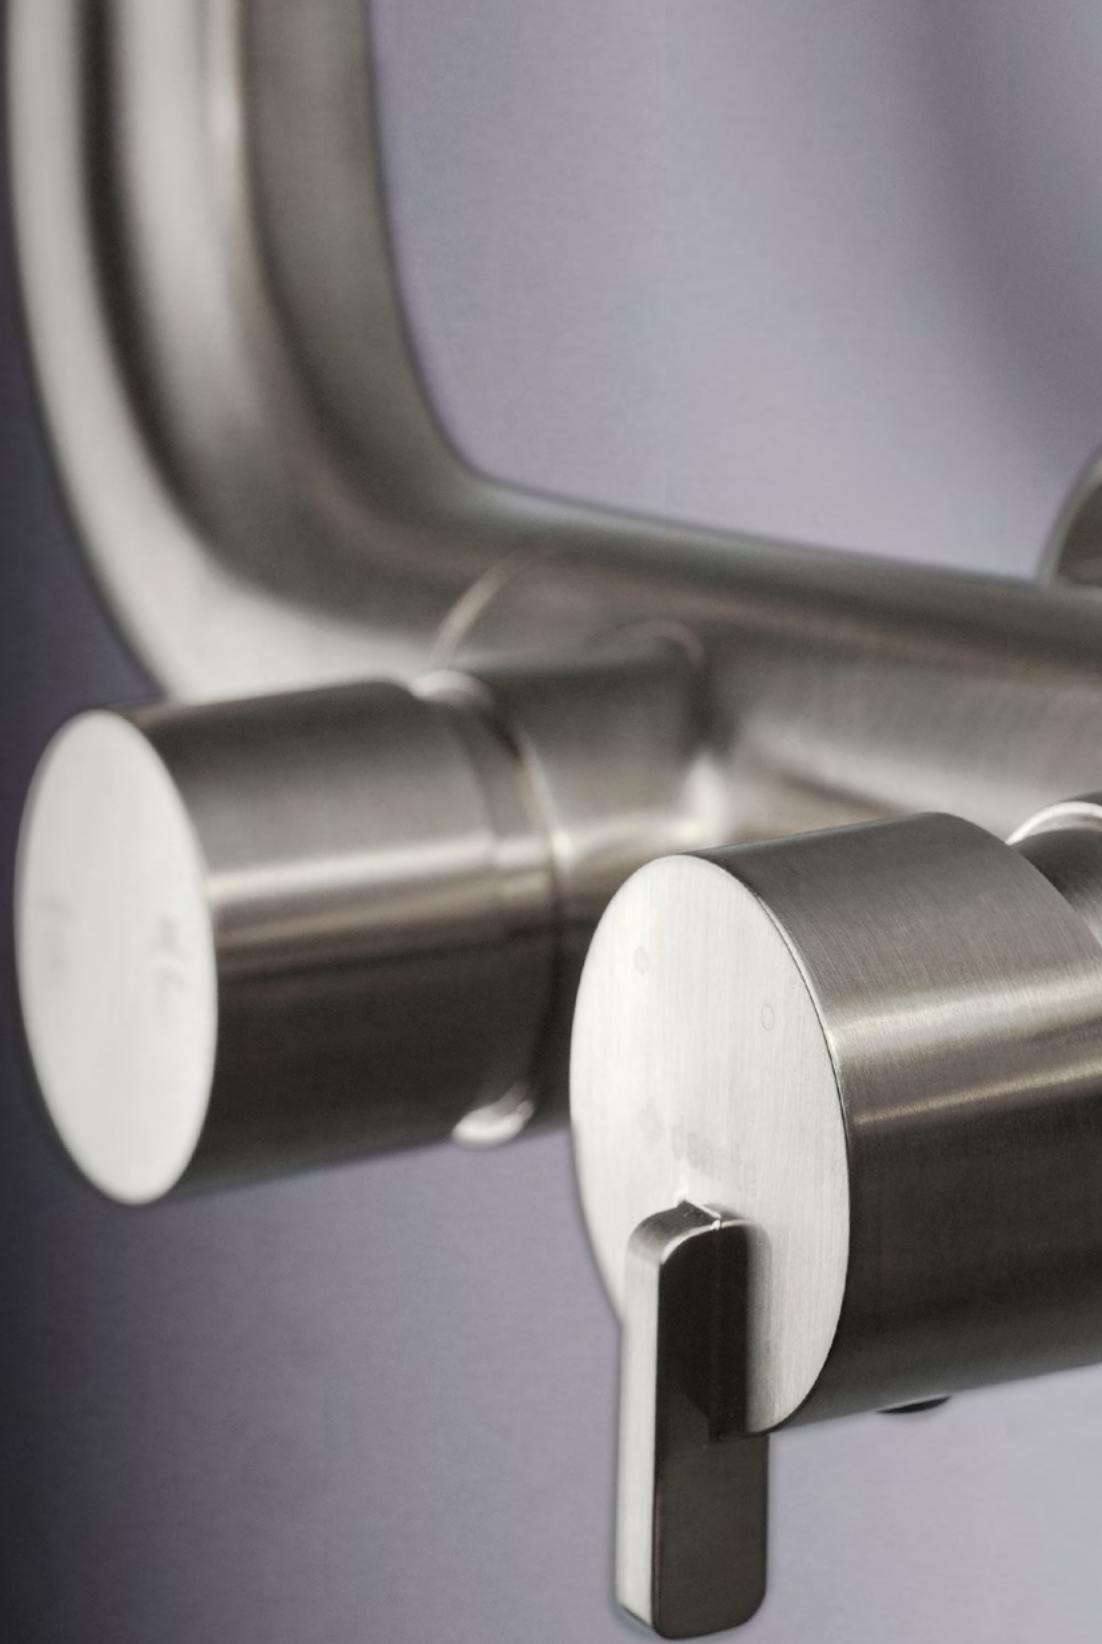

zóna | showers
sprchy