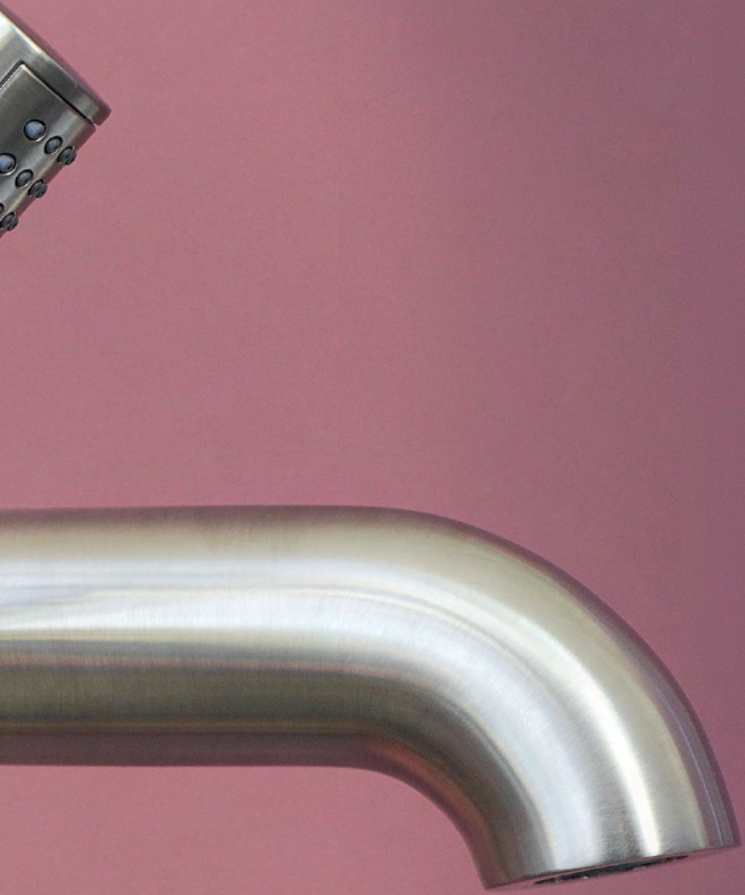

bath tub zone
ZÓNÁ BÚD