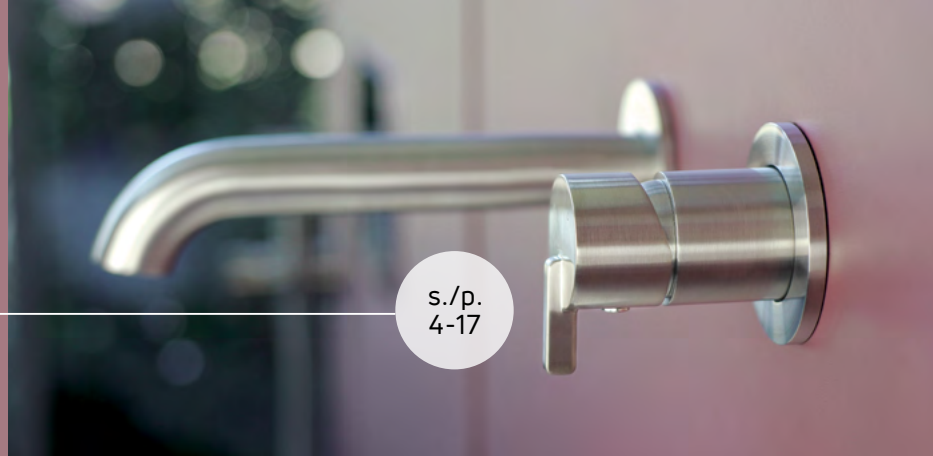

obsah
/Table of Contents:

Zóna umývadlá

Washbasin zone

---

s./p.
4-17